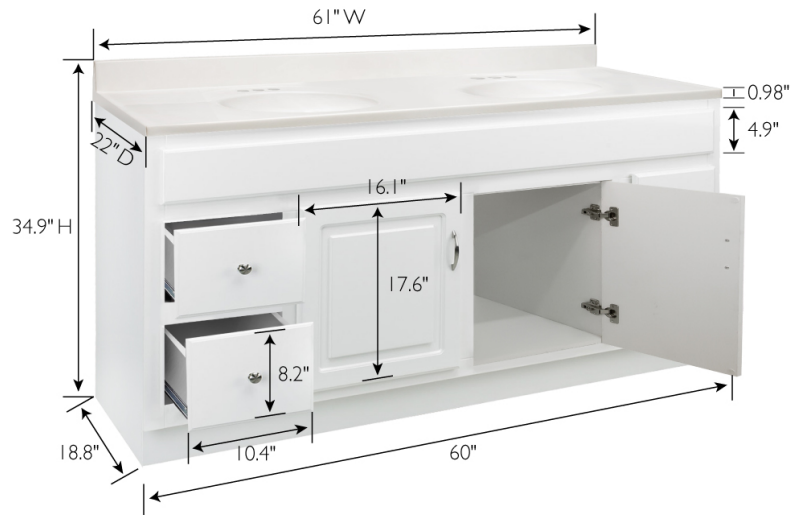

White Concord 2-Door 4-Drawer Vanity with Cultured Marble 4" Centerset White on White Double Bowl Vanity Top, Assembled

**FULLY  
ASSEMBLED  
VANITY**

## SPECIFICATIONS

**MATERIAL CONSTRUCTION:** Wood/Cultured Marble  
**ASSEMBLY REQUIRED:** No  
**ASSEMBLED DIMENSIONS:** 34.88" H x 61" L x 22" D  
**ASSEMBLED WEIGHT:** 138 lbs.  
**TOOLS NEEDED FOR INSTALLATION:** Screwdriver

**CONSTRUCTION TYPE:** Face Frame  
**HINGE STYLE:** Concealed  
**DOOR STYLE:** 2 MDF Slab Doors  
**DRAWER STYLE:** 4 MDF Drawers  
**GLIDE STYLE:** STD Easy Glide  
**FAKE DWR STYLE:** Standard  
**DWR #1 DIMENSIONS:** 5.71" H x 14.25" W  
**DWR CONSTRUCTION:** Pine  
**FACE FRAME MATERIAL:** Plywood  
**SIDES MATERIAL:** Plywood  
**BOTTOM MATERIAL:** Plywood

**TOE KICK INSET WIDTH:** 4"  
**BACK PANEL MATERIAL:** N/A  
**BACK BRACE MATERIAL:** Plywood

**FAUCET TYPE:** Lav Centerset  
**NUMBER OF MOUNTING HOLES:** 3  
**BOWL MATERIAL:** Cultured Marble  
**BACK SPLASH INCLUDED:** Yes  
**COLOR:** White on White  
**NUMBER OF BOWLS:** 2  
**BOWL DIMENSIONS:** 5.63" H x 11.63" W x 16.85" D  
**BOWL SHAPE:** Oval  
**SINK THICKNESS:** N/A  
**MOUNTING TYPE:** Integrated  
**OVERFLOW HOLE:** Yes