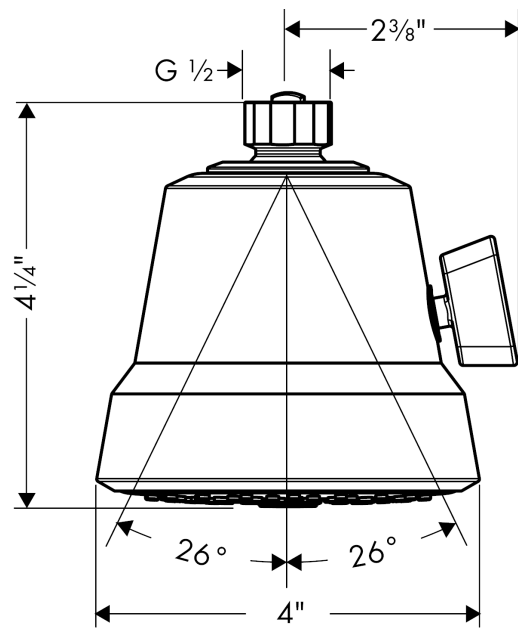

**Club**  
**Showerhead 100 3-Jet, 2.0 GPM**  
 Finishes : **chrome** Part no. : **04500000**

**Description**

**Features**

- 75 no-clog spray channels
- Spray modes: Full, Pulsating Massage, Intense Turbo
- Flow: 2.0 GPM (7.6 L/Min)
- 360° Control spray mode adjustment

**Item details**

List Price \$ 114.00

**Technology**

**Compliance**

**Product image**

**Scale drawing**

**Club**  
**Showerhead 100 3-Jet, 2.0 GPM**  
 Finishes : **chrome**    Part no. : **04500000**

Exploded drawing

Year of production: >02/14

**Club**

**Showerhead 100 3-Jet, 2.0 GPM**

Finishes : **chrome** Part no. : **04500000**

**Spare parts list**

Year of production: >02/14

Pos.	Description	Part no.	Price	PU
1	filter packing	88649000	-	1