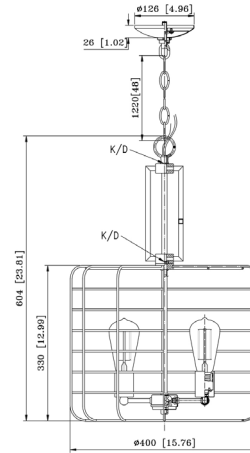

Ajax 4-Light Chandelier Coffee Bronze

SPECIFICATIONS

MOUNTING:	Chandelier	LED BRIGHTNESS (LUMENS):	N/A
SLOPED CEILING ADAPTABLE:	Yes	LED COLOR CORRELATED TEMPERATURE (CCT):	N/A
LAMP TYPE 1:	Maximum 60W Medium Base Bulb	LED COLOR RENDERING INDEX (CRI):	N/A
BULB INCLUDED:	No	LED EFFICACY:	N/A
WATTS PER BULB:	60W	LED AVERAGE RATED LIFE:	N/A
TOTAL WATTAGE:	240W	ENERGY EFFICIENT:	No
DIMMABLE:	Yes	LIGHTING AMPS:	N/A
MATERIAL CONSTRUCTION:	Steel	VOLTAGE:	120V
ASSEMBLED DIMENSIONS:	24" H x 15.25" L x 15.25" D		
WEIGHT:	7.72 lbs.		
BACKPLATE DIMENSIONS:	N/A		
CANOPY/PLATE DIMENSIONS:	1.02" H x 4.96" W		
GLASS/SHADE DIMENSIONS:	N/A		
GLASS/SHADE MATERIAL:	Metal		
GLASS/SHADE TYPE:	None		
GLASS/SHADE COLOR:	Coffee Bronze		