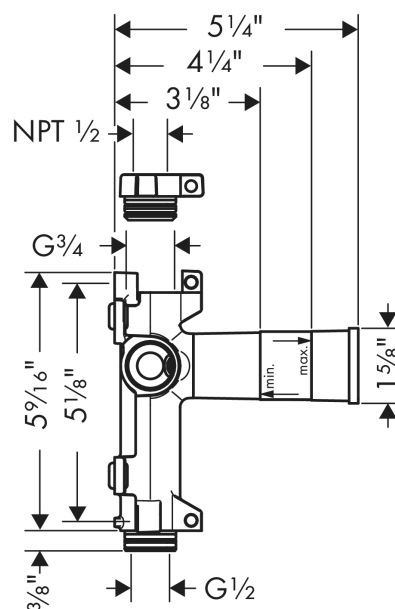

AXOR ShowerSolutions
Rough, Volume Control 5" x 5"
Finishes : n.a. Part no. : 10971181

Description

Features

- Flow: 10 GPM (37.9 L/Min)
- Quick connection for easy, leak-free installation

Product image

Scale drawing

AXOR ShowerSolutions
Rough, Volume Control 5" x 5"
Finishes : n.a. Part no. : 10971181

Exploded drawing

Year of production: >04/09

AXOR ShowerSolutions
Rough, Volume Control 5" x 5"
 Finishes : n.a. Part no. : 10971181

Spare parts list

Year of production: >04/09

Pos.	Description	Part no.	PC	PU
1	sealing foil	96492000	0	1
2	shut off unit with spindle 1/2"	94142000	0	1
3	plug	95335001	0	1
4	pin	95334000	0	1
5	O-Ring 23x2,5	98183000	0	1