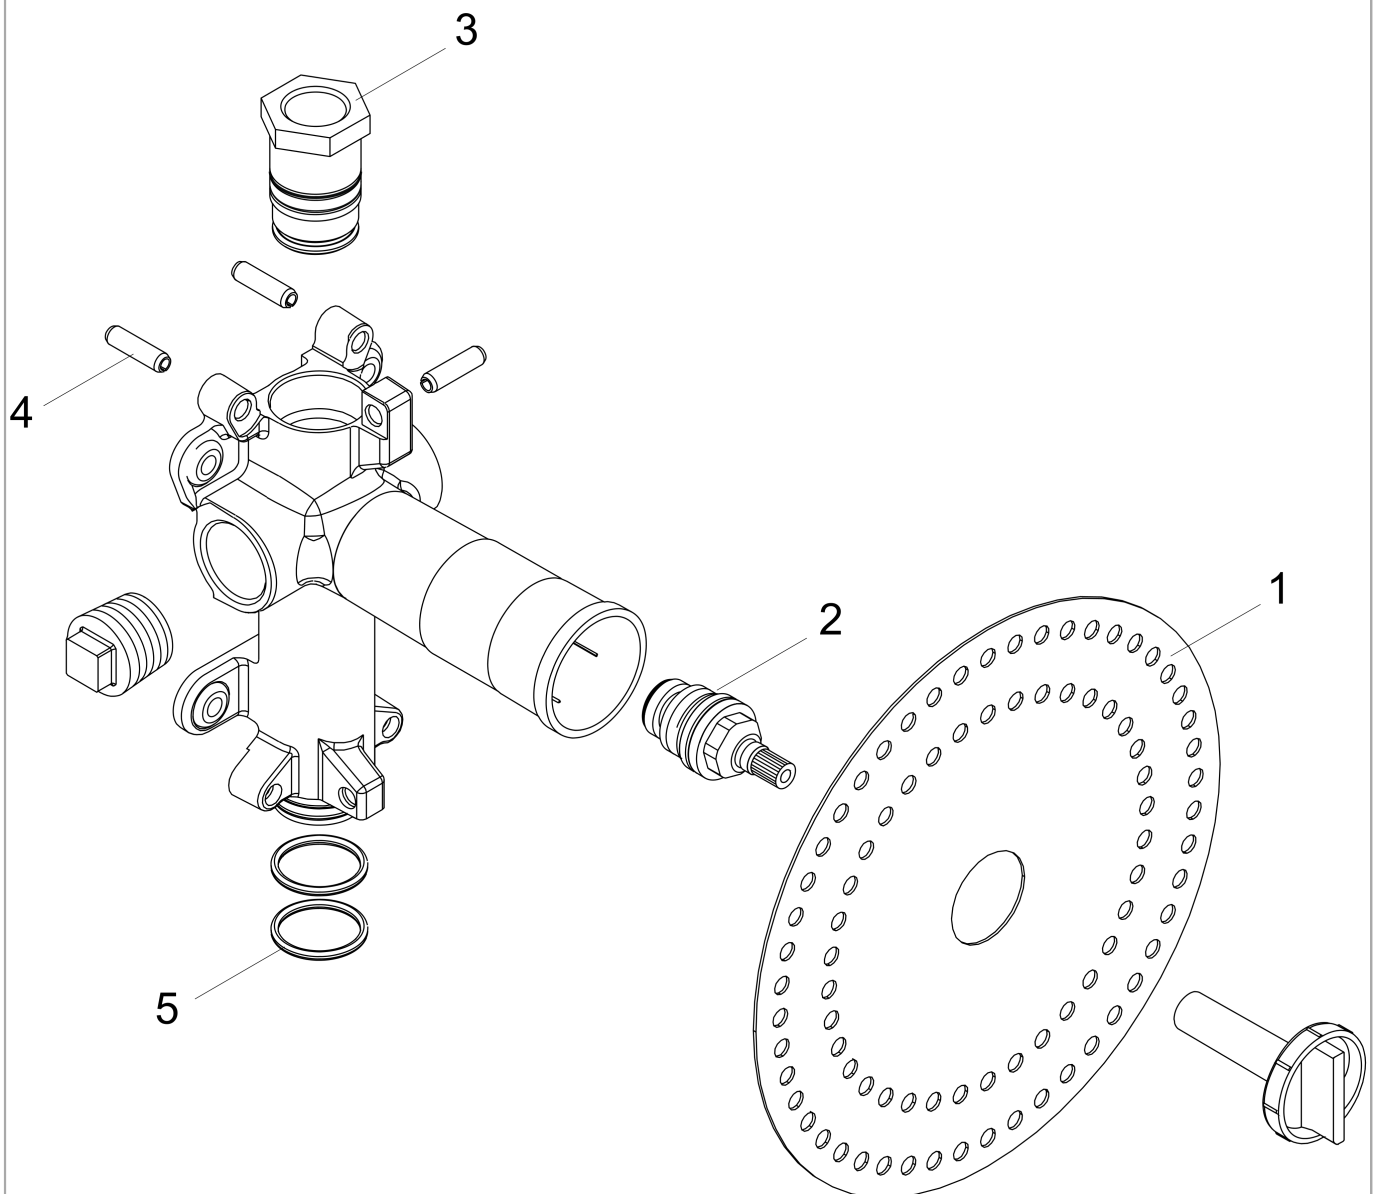

AXOR ShowerSolutions
Rough, Volume Control 5" x 5"
Finishes : n.a. Part no. : 10971181

Description

Features

- Flow: 10 GPM (37.9 L/Min)
- Quick connection for easy, leak-free installation

Product image

Scale drawing

AXOR ShowerSolutions
Rough, Volume Control 5" x 5"
Finishes : n.a. Part no. : 10971181

Exploded drawing

Year of production: >04/09

AXOR ShowerSolutions
Rough, Volume Control 5" x 5"
 Finishes : n.a. Part no. : 10971181

Spare parts list

Year of production: >04/09

Pos.	Description	Part no.	PC	PU
1	sealing foil	96492000	0	1
2	shut off unit with spindle 1/2"	94142000	0	1
3	plug	95335001	0	1
4	pin	95334000	0	1
5	O-Ring 23x2,5	98183000	0	1