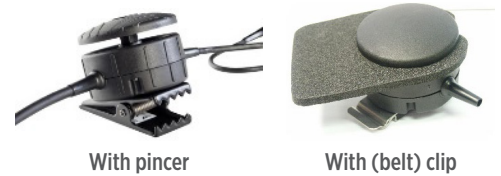

GALLET Push-to-Talk (PTT) Modules

NON ATEX PTT - Nexus plug	
Part No.	Description
✓ Robust and reliable design ✓ Compatible with MSA headsets	
GA010814249	Standard Nexus PTT for Motorola GP320 series • GP140, GP320, GP328, GP329, GP338, GP339, GP340, GP360, GP380, GP640, GP650, GP680, GP1280 • HT750, HT1250, HT1250LS, HT1550, HT1550XLS • MT6000E, MTP200, MTP300, MTP 700, MTX 900, MTX8250, MTX8250LS, MTX9250, MTX960 • PR860, PRO5150, PRO5350, PRO5450, PRO5550, PRO5750, PRO7150, PRO7350, PRO7450, PRO7550, PRO7650, PRO7750, PRO9150 PTX700, PTX760, PTX780
GA01081424K	Standard Nexus PTT for Motorola DP3000/DP4000 series, except DP3441/DP3661 • MTP 850S / 850FuG • MOTORBO DP 3400 / 3401 / 3600 / 3601 / 4000/ 4400 / 4401 / 4600 / 4601 / 4801 • XPR 6550 / 6580 / 7550 APX 6000 / 7000 • DGP 4150 / 5050 / 5550 / 6150 / 8550
GA01081424Z	Standard Nexus PTT for Motorola DP2000, MTP3*** etc., DP3441/DP3661, etc. • MTP3100, MTP3150, MTP3200, MTP3250 • DP2000, DP2400, DP2600
GA0108142B2	Standard Nexus PTT for Kenwood TK 290 • TK 280 / 290 / 290 fug 11B / 330 / 380 / 390 / 480 / 481 / 2140E / 2140 / 2180E / 3140 / 3180
GA0108142W3	Standard Nexus PTT for Airbus TPH700
GA0108142W6	Standard Nexus PTT for Airbus TPH/TTH900
GA0108142Z2	Standard Nexus PTT for Sepura STP 8000/9000 • STP 8000, STP8100, STP 8200, STP 8030, STP 8038, STP 9000