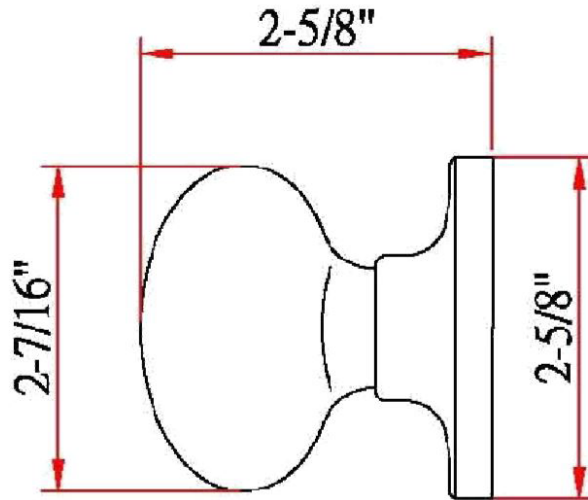

Egg Dummy Knob Oil Rubbed Bronze

SPECIFICATIONS

MATERIAL CONSTRUCTION:	Brass	KEYWAY:	N/A
LOCK FUNCTION:	Dummy	REMOVABLE CORE:	No
DEADBOLT FUNCTION:	N/A	LATCH FACEPLATE I:	N/A
EXTERIOR MAX PROJECTION:	2.63"	LATCH BACKSET:	N/A
INTERIOR MAX PROJECTION:	2.63"	LATCH TYPE:	N/A
KOB VS. LEVER:	Knob	LATCHBOLT THROW DISTANCE:	N/A
KNOB DIMENSIONS:	2.35" H x 1.57" W x 2.35" D	# PINS IN CYLINDER:	N/A
LEVER LENGTH:	N/A	ANTI-BUMP PIN INSTALLED:	N/A
ROSE DIMENSIONS:	2.63" H x 2.63" W x 2.63" D	# KEYS INCLUDED:	N/A
ROSETTE / ESCUTCHEON SHAPE:	Round	SPINDLE TYPE:	Other
CROSS BORE:	2.13"	MOUNTING HARDWARE INCLUDED:	Yes
EDGE BORE:	1"	TOOLS NEEDED FOR INSTALLATION:	Phillips Screwdriver
HANDING:	Reversible	ASSEMBLED WEIGHT:	0.29 lbs.
REKEYABLE?:	No		