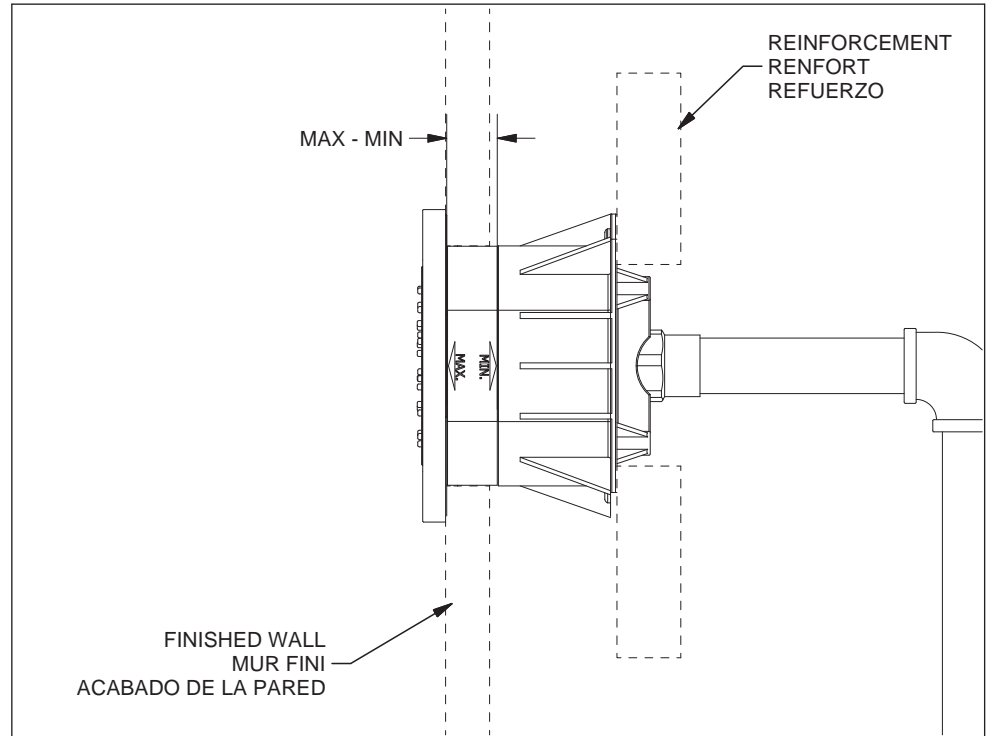

Installation guide / Guide d'installation / Guía de Instalación

340

372

Before initiating the installation:

Read all instructions.
Purge the water supply system before connecting it to the faucet.

Avant de commencer l'installation: