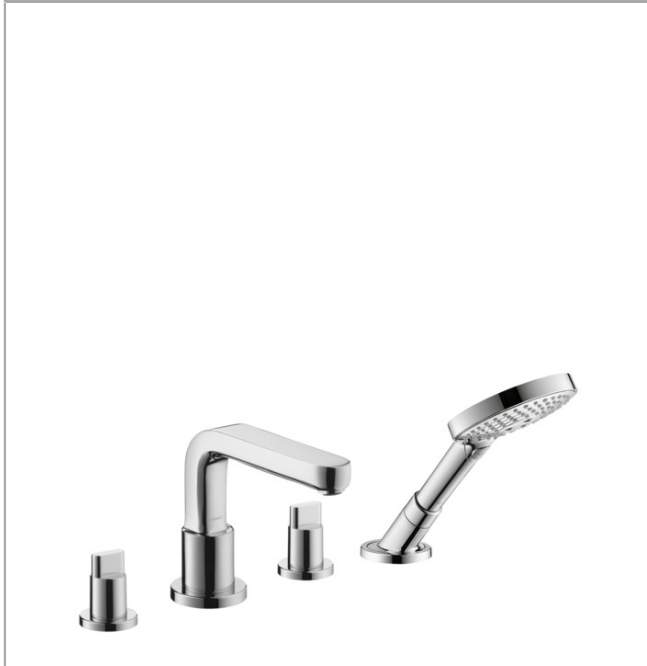

Metris S

4-Hole Roman Tub Set Trim with Full Handles and 2.0 GPM Handshower

Finishes : **chrome** Part no. : **31446001**

Description

Features

- consists of: 4-Hole Roman tub filler trim, Handshower, Handshower holder
- 90° ceramic valves
- Integrated double backflow prevention

Item details

List Price \$ 826.00

Compliance

Product image

Scale drawing

Metris S

4-Hole Roman Tub Set Trim with Full Handles and 2.0 GPM Handshower

Finishes : **chrome** Part no. : **31446001**

Exploded drawing

Year of production: >01/17

Metris S**4-Hole Roman Tub Set Trim with Full Handles and 2.0 GPM Handshower**Finishes : **chrome** Part no. : **31446001****Spare parts list**

Year of production: >01/17

Pos.	Description	Part no.	Price	PU
1	spout cpl.	98956000	-	1
2	aerator M24x1 (25 l/min)	13956000	-	1
3	diverter knob	96774000	-	1
4	hollow set screw M6x6	97660000	-	1
5	escutcheon Ø 70 mm	97779000	-	1
6	handle	31096000	-	1
7	handle	31097000	-	1
8	handle fixing set	94184000	-	1
9	escutcheon	31098000	-	1
10	selector assy	96775000	-	1
11	handshower	04529000	-	1
12	filter packing	94246000	-	1
13	shower holder	28071000	-	1
14	set of non return valves DW 15	94074000	-	1
15	escutcheon Ø 52 mm	97159000	-	1
16	guide tube	92214000	-	1
17	O-Ring 14x2,5	98189000	-	1
18	O-Ring 23x2,5	98183000	-	1
19	O-Ring 22x2	98185000	-	1
20	O-ring 9x2,5	98217000	-	1