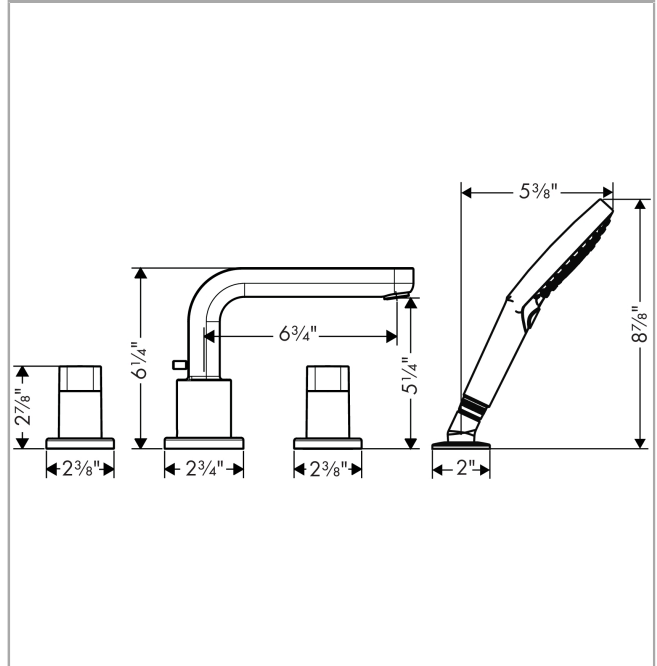

Metris S

4-Hole Roman Tub Set Trim with Full Handles and 2.0 GPM Handshower

Finishes : **chrome** Part no. : **31446001**

Description

Features

- consists of: 4-Hole Roman tub filler trim, Handshower, Handshower holder
- 90° ceramic valves
- Integrated double backflow prevention

Item details

List Price \$ 826.00

Compliance

Product image

Scale drawing

Metris S

4-Hole Roman Tub Set Trim with Full Handles and 2.0 GPM Handshower

Finishes : **chrome** Part no. : **31446001**

Exploded drawing

Year of production: >01/17

Metris S**4-Hole Roman Tub Set Trim with Full Handles and 2.0 GPM Handshower**Finishes : **chrome** Part no. : **31446001****Spare parts list**

Year of production: >01/17

Pos.	Description	Part no.	Price	PU
1	spout cpl.	98956000	-	1
2	aerator M24x1 (25 l/min)	13956000	-	1
3	diverter knob	96774000	-	1
4	hollow set screw M6x6	97660000	-	1
5	escutcheon Ø 70 mm	97779000	-	1
6	handle	31096000	-	1
7	handle	31097000	-	1
8	handle fixing set	94184000	-	1
9	escutcheon	31098000	-	1
10	selector assy	96775000	-	1
11	handshower	04529000	-	1
12	filter packing	94246000	-	1
13	shower holder	28071000	-	1
14	set of non return valves DW 15	94074000	-	1
15	escutcheon Ø 52 mm	97159000	-	1
16	guide tube	92214000	-	1
17	O-Ring 14x2,5	98189000	-	1
18	O-Ring 23x2,5	98183000	-	1
19	O-Ring 22x2	98185000	-	1
20	O-ring 9x2,5	98217000	-	1