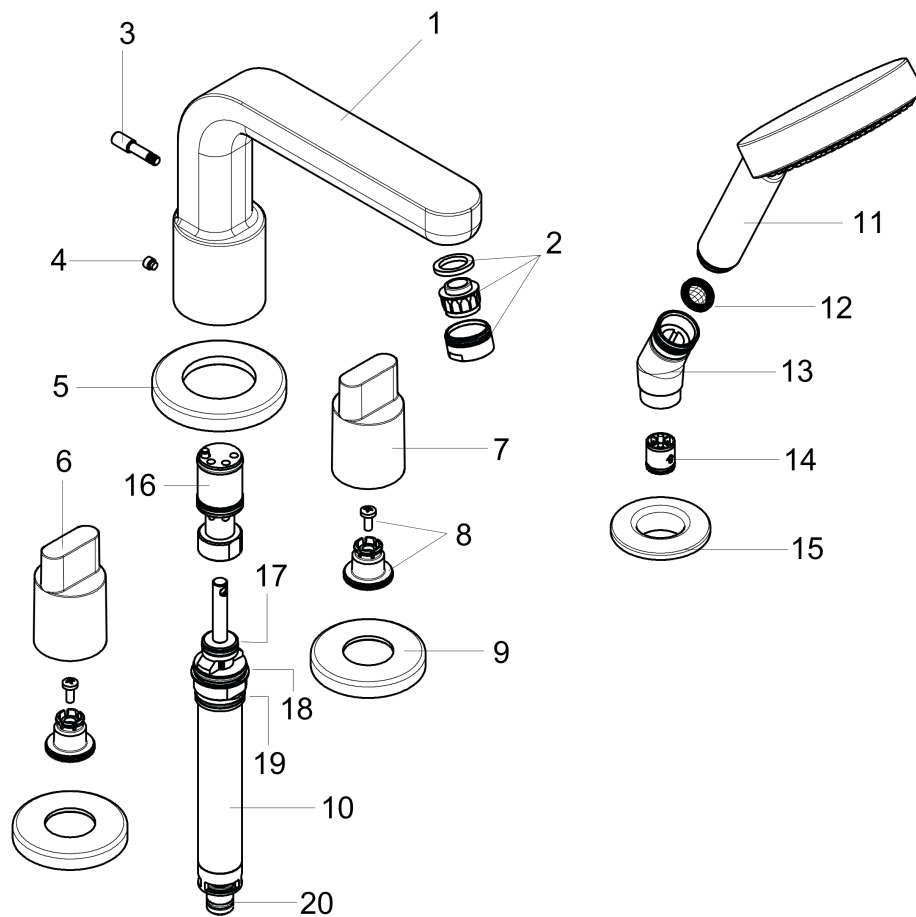

Metris S

4-Hole Roman Tub Set Trim with Full Handles and 2.0 GPM Handshower

Finishes : **chrome** Part no. : **31446001**

Description

Features

- consists of: 4-Hole Roman tub filler trim, Handshower, Handshower holder
- 90° ceramic valves
- Integrated double backflow prevention

Item details

List Price \$ 826.00

Compliance

Product image

Scale drawing

Metris S

4-Hole Roman Tub Set Trim with Full Handles and 2.0 GPM Handshower

Finishes : **chrome** Part no. : **31446001**

Exploded drawing

Year of production: >01/17

Metris S**4-Hole Roman Tub Set Trim with Full Handles and 2.0 GPM Handshower**Finishes : **chrome** Part no. : **31446001****Spare parts list**

Year of production: >01/17

Pos.	Description	Part no.	Price	PU
1	spout cpl.	98956000	-	1
2	aerator M24x1 (25 l/min)	13956000	-	1
3	diverter knob	96774000	-	1
4	hollow set screw M6x6	97660000	-	1
5	escutcheon Ø 70 mm	97779000	-	1
6	handle	31096000	-	1
7	handle	31097000	-	1
8	handle fixing set	94184000	-	1
9	escutcheon	31098000	-	1
10	selector assy	96775000	-	1
11	handshower	04529000	-	1
12	filter packing	94246000	-	1
13	shower holder	28071000	-	1
14	set of non return valves DW 15	94074000	-	1
15	escutcheon Ø 52 mm	97159000	-	1
16	guide tube	92214000	-	1
17	O-Ring 14x2,5	98189000	-	1
18	O-Ring 23x2,5	98183000	-	1
19	O-Ring 22x2	98185000	-	1
20	O-ring 9x2,5	98217000	-	1