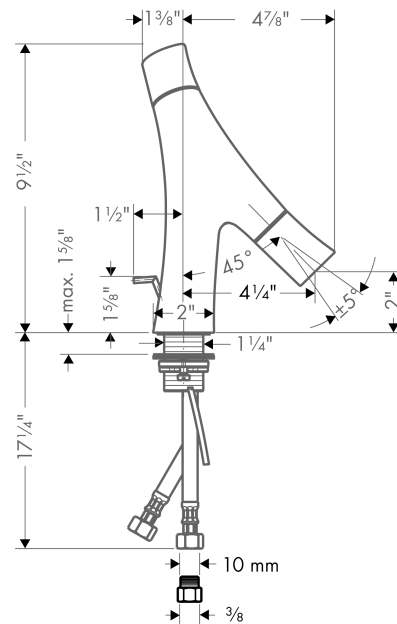

AXOR Starck Organic
2-Handle Faucet 50 with Pop-Up Drain, 1.2 GPM
 Finishes : **chrome** Part no. : **12014001**

Description

Features

- Shower spray pattern
- Flow: 0.9 GPM (3.4 L/Min)
- Flow boost setting: 1.2 GPM (4.5 L/Min)
- Ceramic cartridge for volume control
- Ceramic cartridge for temperature control
- Separate controls for temperature and volume
- Includes pop-up drain

Technology

Product image

Scale drawing

AXOR Starck Organic
2-Handle Faucet 50 with Pop-Up Drain, 1.2 GPM
Finishes : **chrome** Part no. : **12014001**

Exploded drawing

Year of production: >07/16

AXOR Starck Organic
2-Handle Faucet 50 with Pop-Up Drain, 1.2 GPM
 Finishes : **chrome** Part no. : **12014001**

Spare parts list

Year of production: >07/16

Pos.	Description	Part no.	PC	PU
1	handle	98296000	0	1
2	handle fixing set	98932000	0	1
3	color-ring cold / hot water	98304000	0	1
4	cartridge, assy	98303000	0	1
5	O-ring 11x1,5	98385000	0	1
6	shut off cartridge	98302000	0	1
7	spout cpl.	98297000	0	1
8	spray former	98299000	0	1
9	flow limiter (4 l/min)	92491000	0	1
10	special tool	95158000	0	1
11	flat seal	98749000	0	1
12	fixing set (Ø 32)	13961000	0	1
13	pull rod	97158000	0	1
14	connection hose 600 mm M8x0,75 G3/8	95664000	0	1
15	non return valve DW 10	96456000	0	1
16	filter packing	95291000	0	1
17	adapter for connection hose	88802000	0	1
a	pop up waste	88509000	0	1