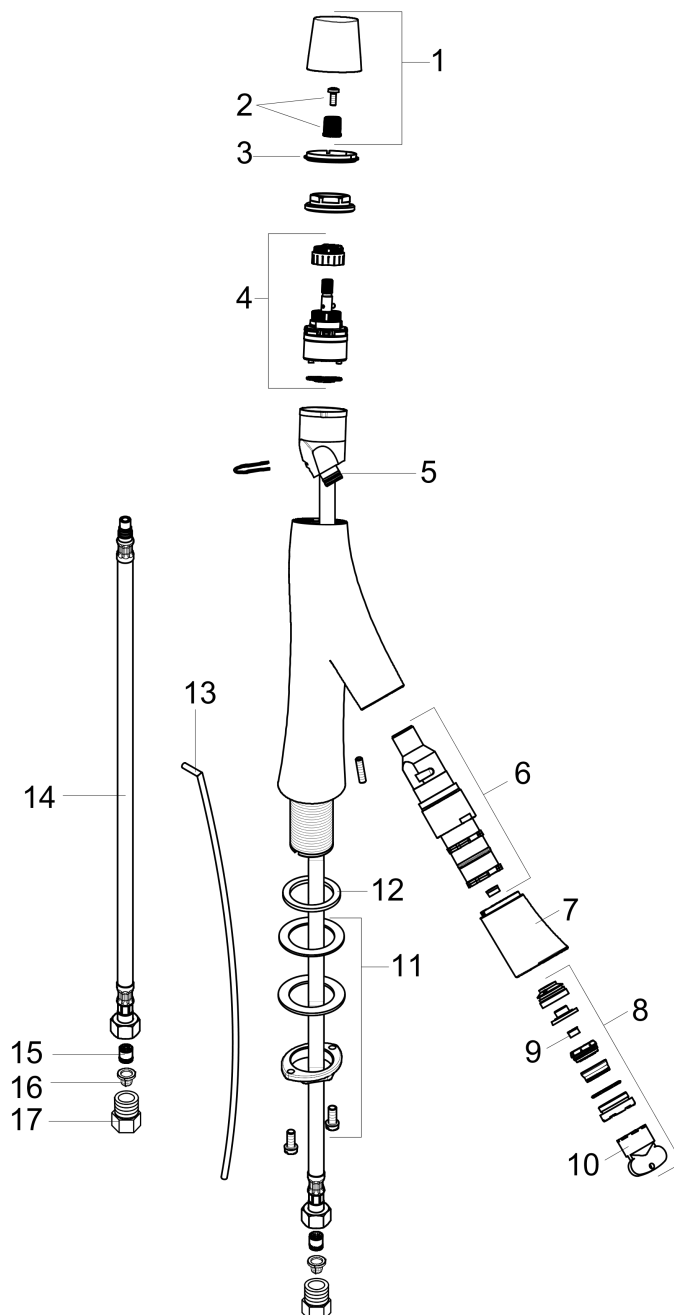

AXOR Starck Organic
2-Handle Faucet 50 with Pop-Up Drain, 1.2 GPM
 Finishes : **chrome** Part no. : **12014001**

Description

Features

- Shower spray pattern
- Flow: 0.9 GPM (3.4 L/Min)
- Flow boost setting: 1.2 GPM (4.5 L/Min)
- Ceramic cartridge for volume control
- Ceramic cartridge for temperature control
- Separate controls for temperature and volume
- Includes pop-up drain

Technology

Product image

Scale drawing

AXOR Starck Organic
2-Handle Faucet 50 with Pop-Up Drain, 1.2 GPM
Finishes : **chrome** Part no. : **12014001**

Exploded drawing

Year of production: >07/16

AXOR Starck Organic
2-Handle Faucet 50 with Pop-Up Drain, 1.2 GPM
 Finishes : **chrome** Part no. : **12014001**

Spare parts list

Year of production: >07/16

Pos.	Description	Part no.	PC	PU
1	handle	98296000	0	1
2	handle fixing set	98932000	0	1
3	color-ring cold / hot water	98304000	0	1
4	cartridge, assy	98303000	0	1
5	O-ring 11x1,5	98385000	0	1
6	shut off cartridge	98302000	0	1
7	spout cpl.	98297000	0	1
8	spray former	98299000	0	1
9	flow limiter (4 l/min)	92491000	0	1
10	special tool	95158000	0	1
11	flat seal	98749000	0	1
12	fixing set (Ø 32)	13961000	0	1
13	pull rod	97158000	0	1
14	connection hose 600 mm M8x0,75 G3/8	95664000	0	1
15	non return valve DW 10	96456000	0	1
16	filter packing	95291000	0	1
17	adapter for connection hose	88802000	0	1
a	pop up waste	88509000	0	1