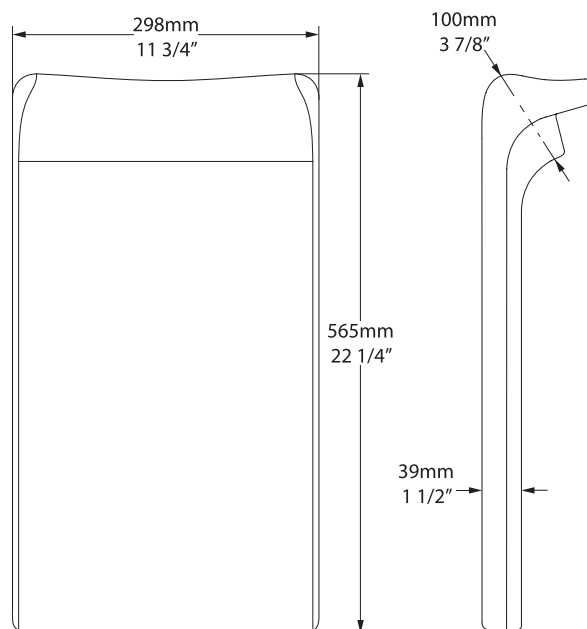

Si vous souhaitez obtenir de l'information supplémentaire à propos de la garantie ou de tout autre élément, communiquez avec :

U.S.A.
houseofrohl.com/support
1-800-777-9762

QUEBEC / MARITIMES / WESTERN CANADA
QUÉBEC / MARITIMES / OUEST CANADIEN
QUEBEC / MARITIMOS / CANADA OCCIDENTAL
houseofrohl.ca/support
1-866-473-8442

ONTARIO
houseofrohl.ca/support
1-800-287-5354

Riobel

PERRIN & ROWE
LONDON

victoria ⊕ albert®

ROHL