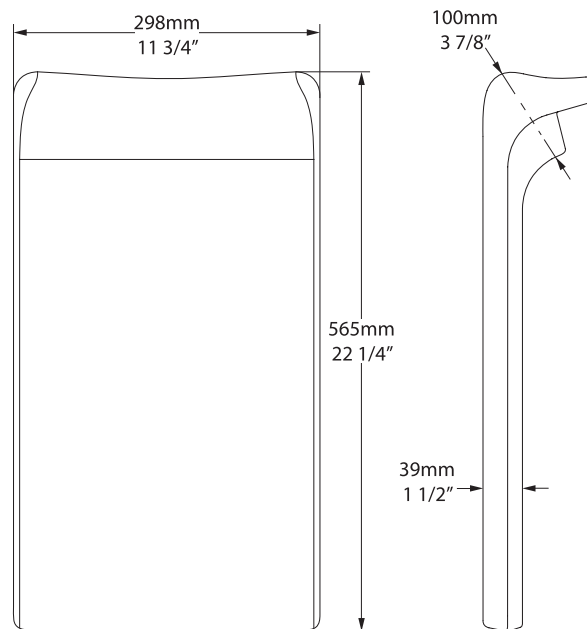

For warranty or additional information, contact:

U.S.A.
houseofrohl.com/support
1-800-777-9762

QUEBEC / MARITIMES / WESTERN CANADA
QUÉBEC / MARITIMES / OUEST CANADIEN
QUEBEC / MARITIMOS / CANADA OCCIDENTAL
houseofrohl.ca/support
1-866-473-8442

ONTARIO
houseofrohl.ca/support
1-800-287-5354