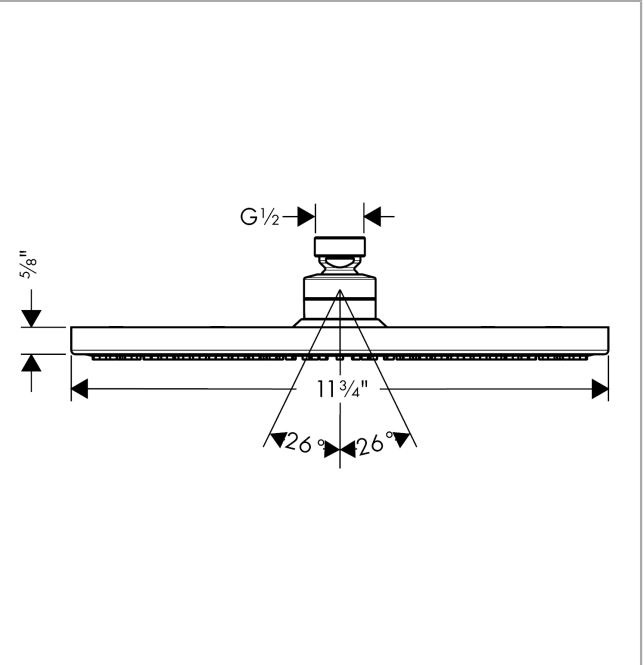

Raindance S
Showerhead 300 1-Jet, 2.5 GPM
 Finishes : **chrome** Part no. : **27493001**

Description

Features

- Spray modes: RainAir
- 225 no-clog spray channels
- Flow: 2.5 GPM (9.5 L/Min)
- Fully-finished matching spray face

Item details

List Price \$ 898.00

Technology

Compliance

Product image

Scale drawing

Raindance S
Showerhead 300 1-Jet, 2.5 GPM
 Finishes : **chrome** Part no. : **27493001**

Exploded drawing

Year of production: >01/12

Raindance S

Showerhead 300 1-Jet, 2.5 GPM

Finishes : **chrome** Part no. : **27493001**

Spare parts list

Year of production: >01/12

Pos.	Description	Part no.	Price	PU
1	air jet (Eco)	95795000	-	1
2	seal	97606000	-	1
3	lever collar	97536000	-	1
4	nut	97958000	-	1
5	filter packing	88649000	-	1
6	lock washer	98942000	-	1
7	hollow set screw M4x6	97767000	-	1