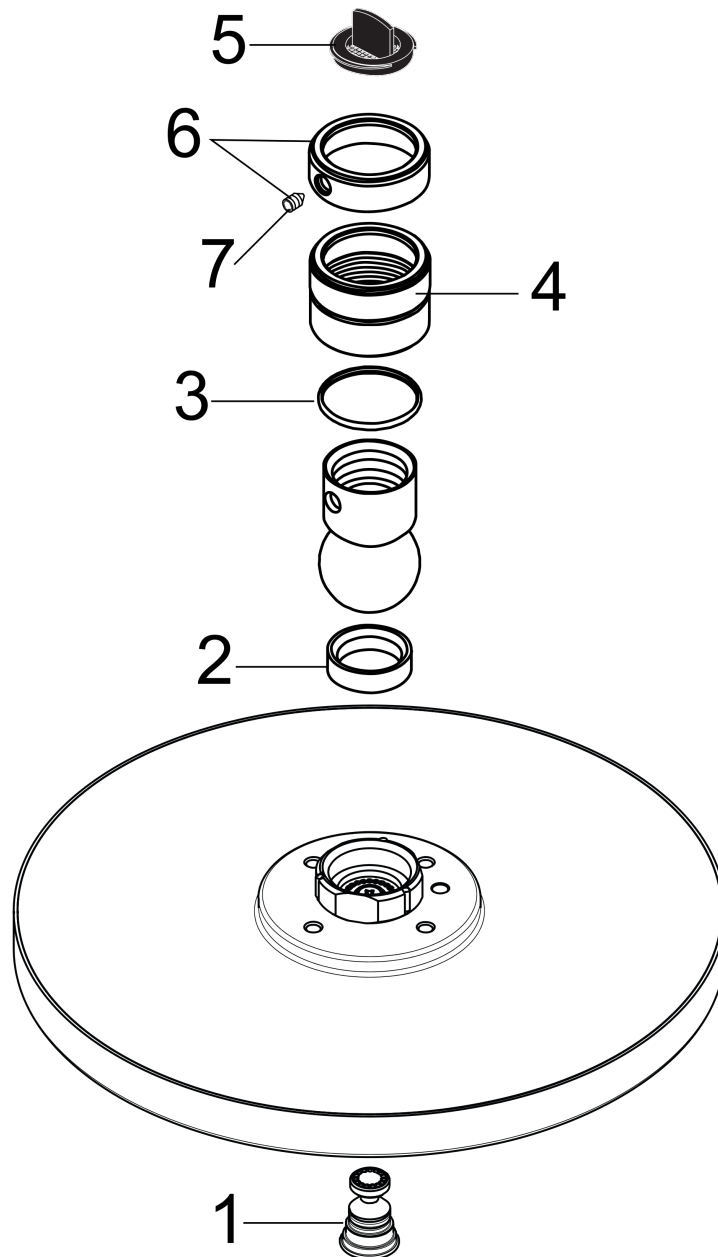

Raindance S
Showerhead 300 1-Jet, 2.5 GPM
 Finishes : **chrome** Part no. : **27493001**

Description

Features

- Spray modes: RainAir
- 225 no-clog spray channels
- Flow: 2.5 GPM (9.5 L/Min)
- Fully-finished matching spray face

Item details

List Price \$ 898.00

Technology

Compliance

Product image

Scale drawing

Raindance S
Showerhead 300 1-Jet, 2.5 GPM
 Finishes : **chrome** Part no. : **27493001**

Exploded drawing

Year of production: >01/12

Raindance S

Showerhead 300 1-Jet, 2.5 GPM

Finishes : **chrome** Part no. : **27493001**

Spare parts list

Year of production: >01/12

Pos.	Description	Part no.	Price	PU
1	air jet (Eco)	95795000	-	1
2	seal	97606000	-	1
3	lever collar	97536000	-	1
4	nut	97958000	-	1
5	filter packing	88649000	-	1
6	lock washer	98942000	-	1
7	hollow set screw M4x6	97767000	-	1