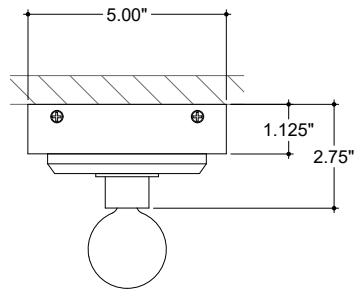

ITEM: 5800-0057

Overall Dimensions

Height: 25"

Width: 5"

Depth: 2.75"

TOP VIEW

FRONT VIEW

SIDE VIEW