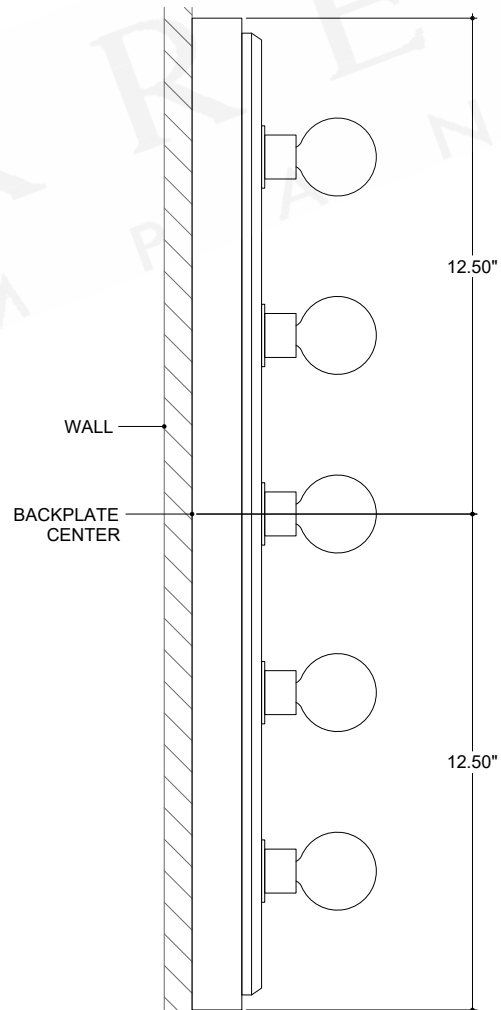

ITEM: 5800-0057

Overall Dimensions

Height: 25"

Width: 5"

Depth: 2.75"

TOP VIEW

FRONT VIEW

SIDE VIEW