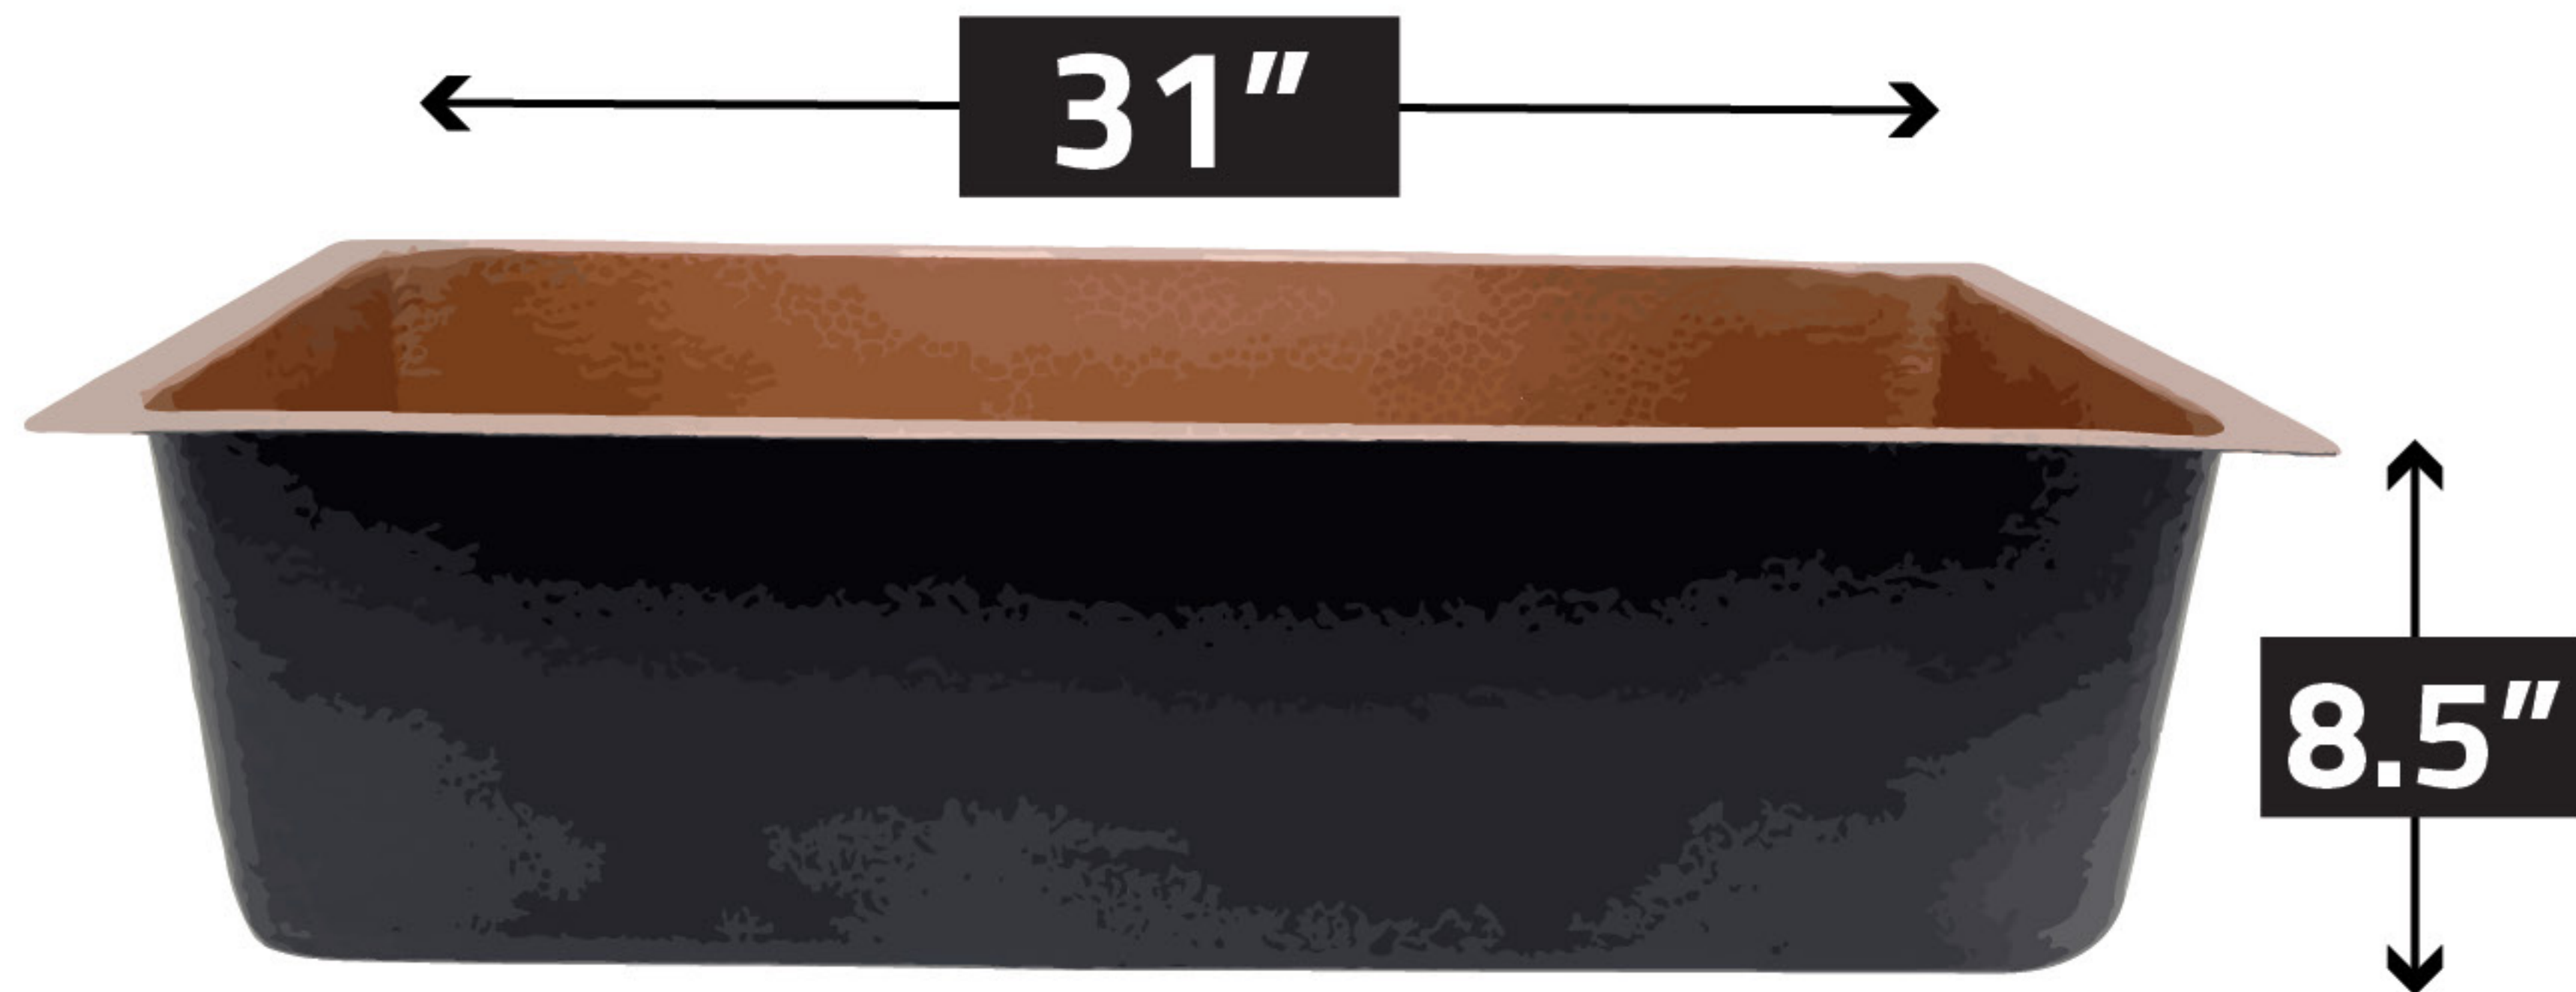

# SK-031

## UNDERMOUNT KITCHEN SINK

**NOTE:**  
Every unit in this series is handmade by a skilled artisan. As a result, color, texture and size will vary slightly with each unit. The measurements displayed should be taken as an approximation of the finished product.