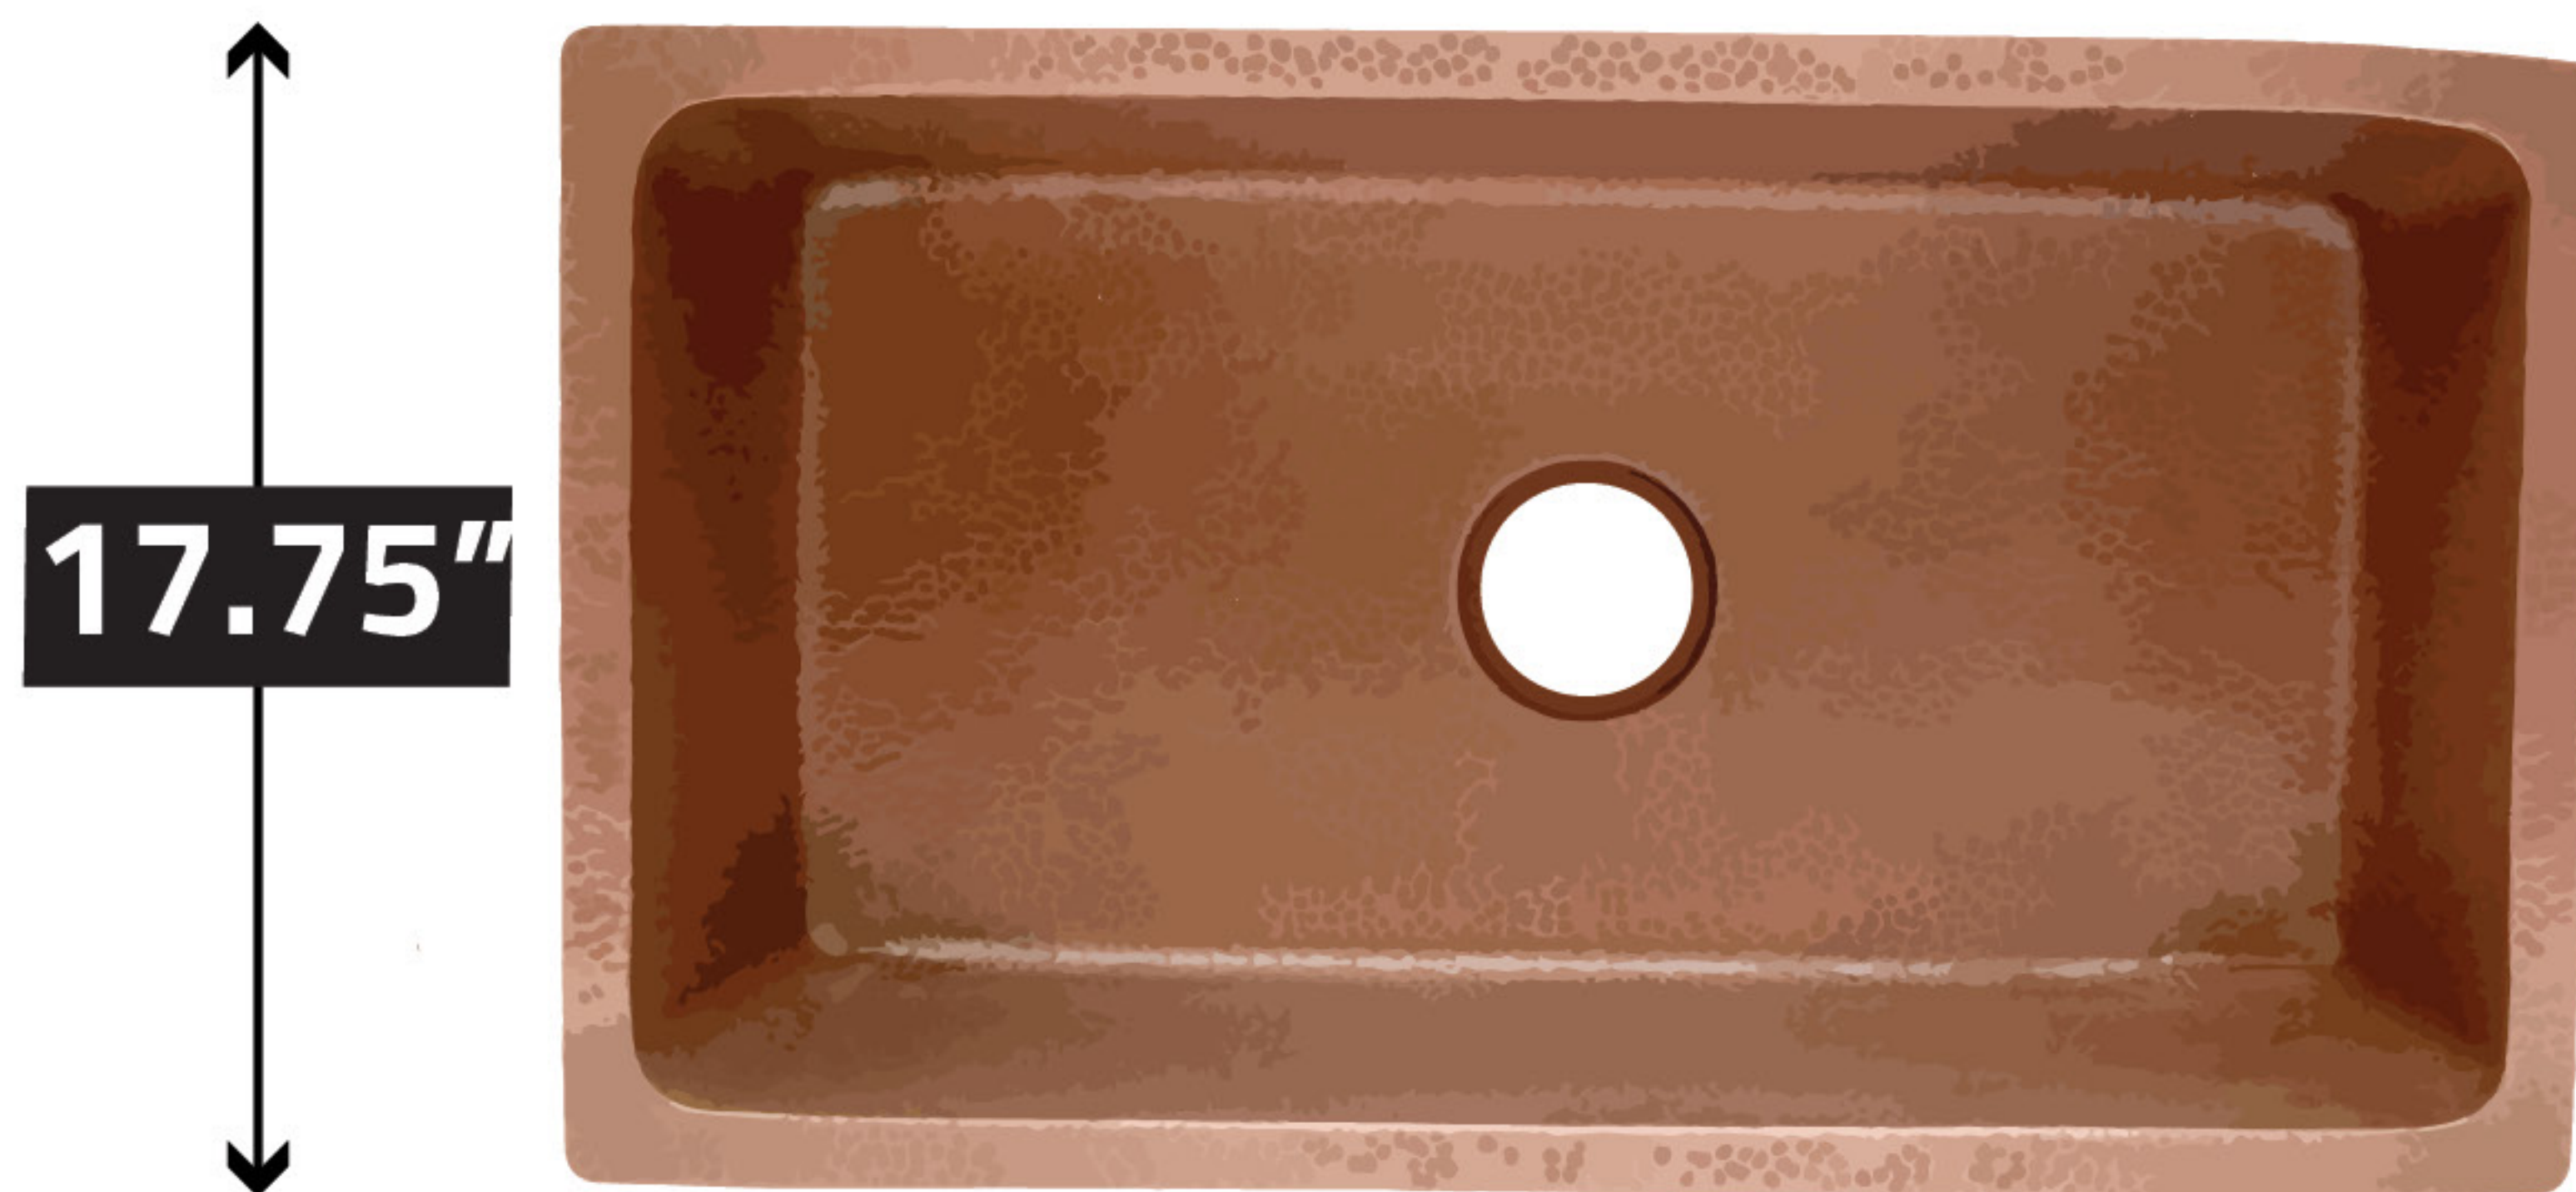

# SK-031

## UNDERMOUNT KITCHEN SINK

**NOTE:**  
Every unit in this series is handmade by a skilled artisan. As a result, color, texture and size will vary slightly with each unit. The measurements displayed should be taken as an approximation of the finished product.