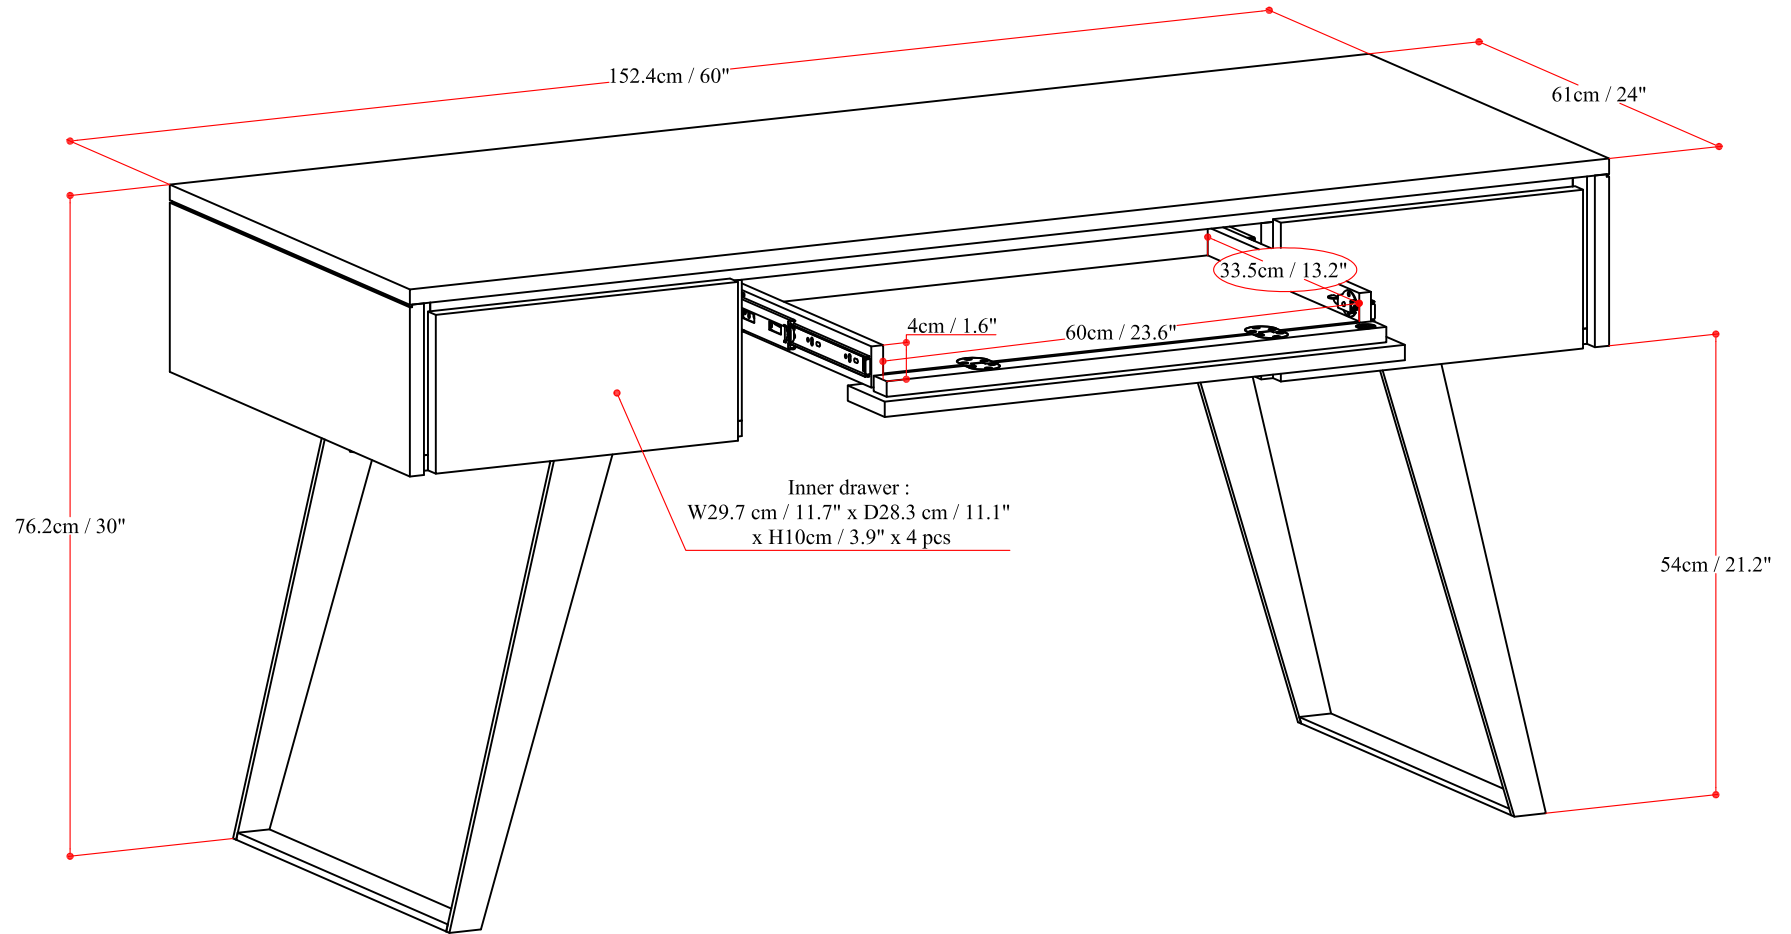

AXCLOW65DD-DCB Lowry Desk with Deep Drawers

Net Weight: 109 (lb)