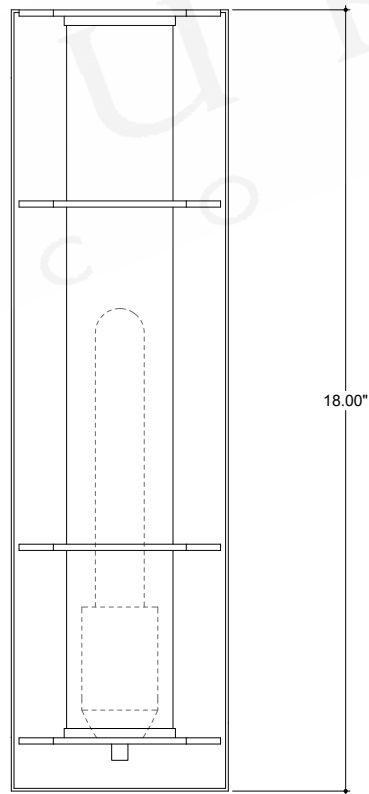

ITEM: 5800-0061

Overall Dimensions

Height: 18"

Width: 5"

Depth: 4.125"

TOP VIEW

FRONT VIEW

SIDE VIEW