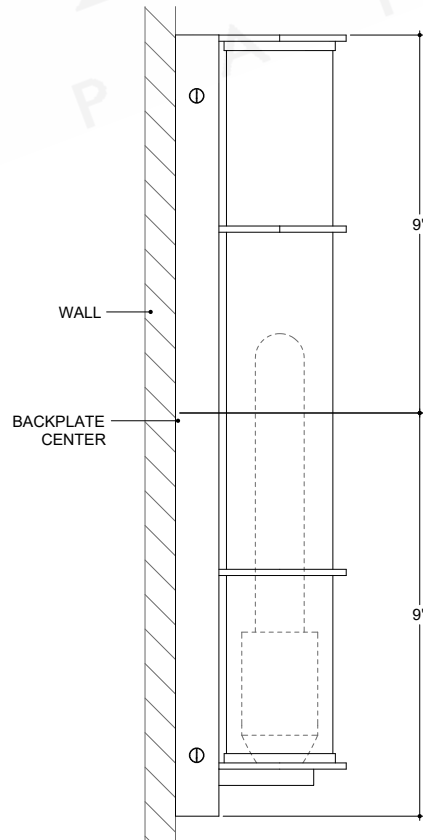

ITEM: 5800-0061

Overall Dimensions

Height: 18"

Width: 5"

Depth: 4.125"

TOP VIEW

FRONT VIEW

SIDE VIEW