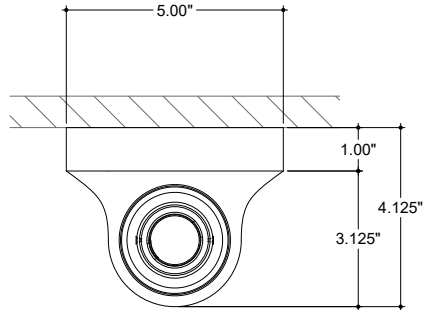

ITEM: 5800-0061

Overall Dimensions

Height: 18"

Width: 5"

Depth: 4.125"

TOP VIEW

FRONT VIEW

SIDE VIEW