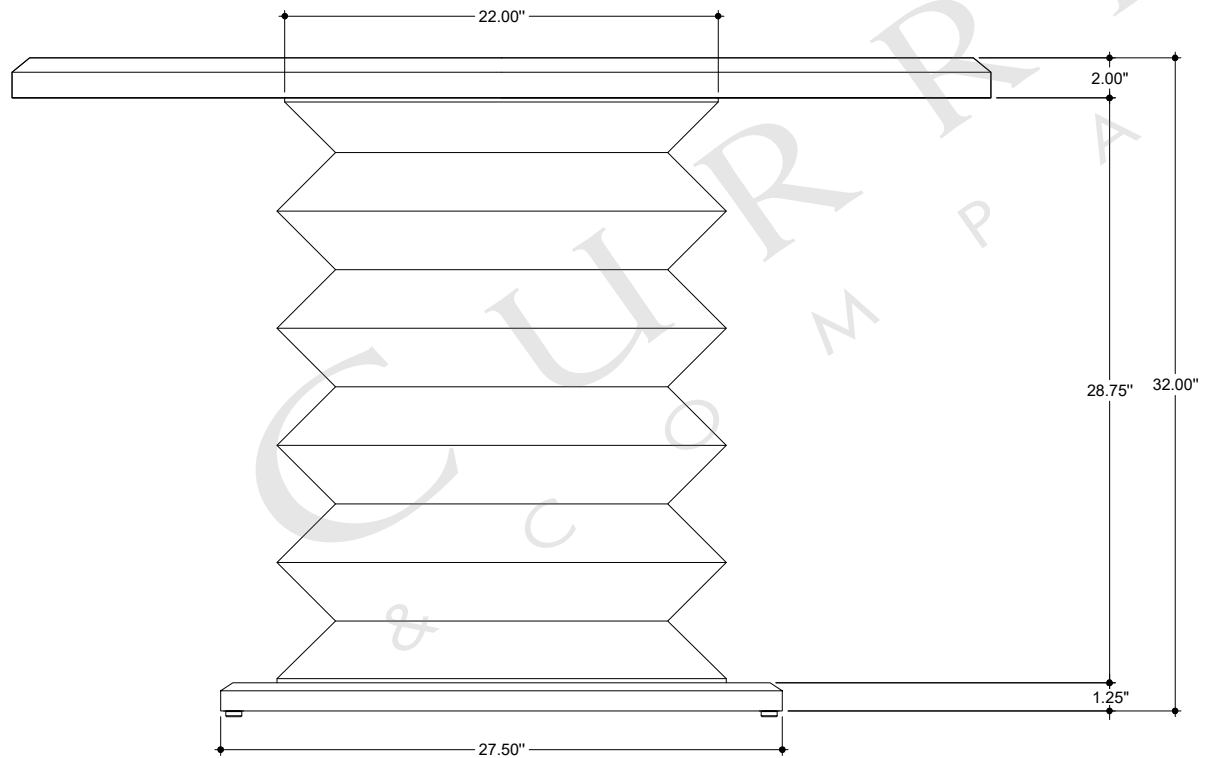

TOP VIEW

FRONT VIEW

SIDE VIEW

3000-0159

ALL WORK © 2020 CURREY & COMPANY