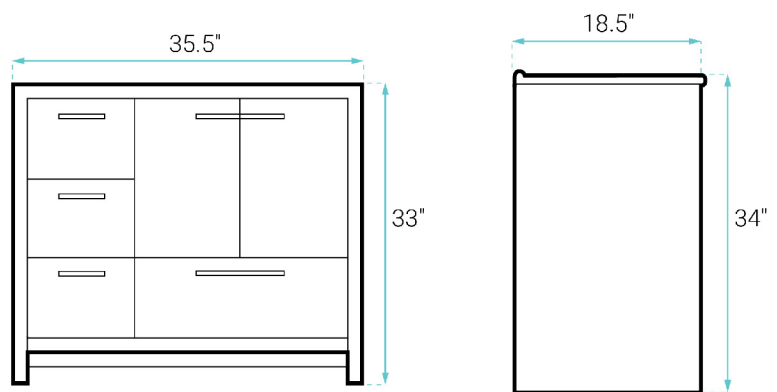

### FEATURES:

- Sleek, freestanding design
- Glazed ceramic, single sink
- Standard 1.75" drain hole
- Standard 1.38" faucet holes
- Chrome-finish overflow

### SPECIFICATIONS:

N.W: 134 lb.

W: 36.5" x D: 18.5" x H: 34"

Inner Sink: D: 10.5" x W: 19.5" x H: 5"