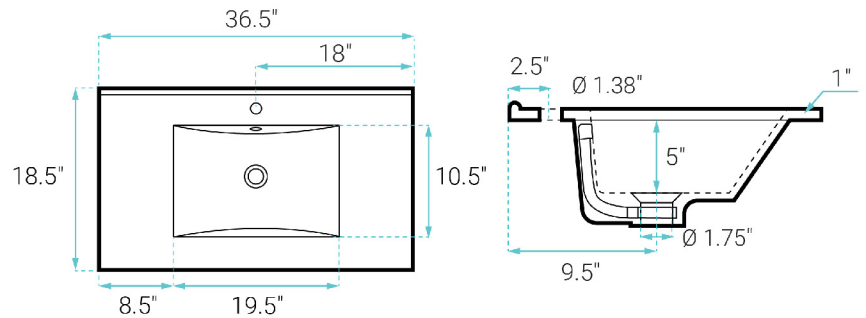

### FEATURES:

- Sleek, freestanding design
- Glazed ceramic, single sink
- Standard 1.75" drain hole
- Standard 1.38" faucet holes
- Chrome-finish overflow

### SPECIFICATIONS:

N.W: 134 lb.

W: 36.5" x D: 18.5" x H: 34"

Inner Sink: D: 10.5" x W: 19.5" x H: 5"