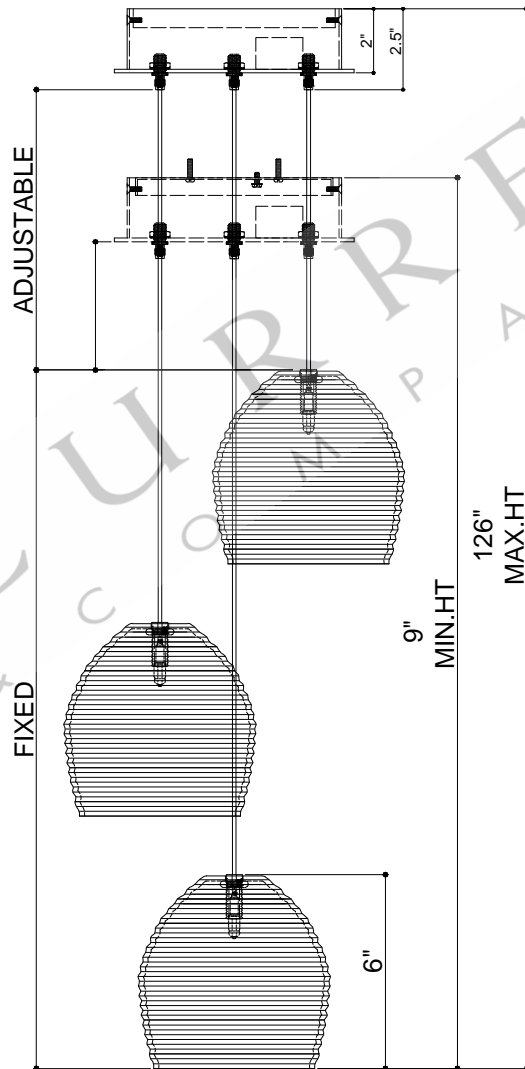

7.5"DIA\*2.0"H.CANOPY  
 6.25"DIA\*0.5"H.MOUNTING PLATE COVER  
 6.0"DIA\*6.0"H. SHADE

TOP VIEW

CANOPY DETAIL

FRONT VIEW