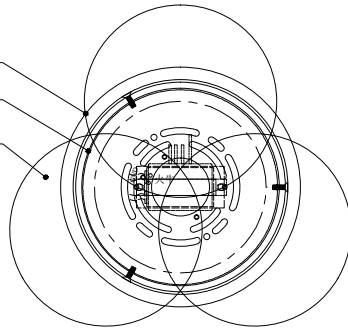

7.5"DIA\*2.0"H.CANOPY  
 6.25"DIA\*0.5"H.MOUNTING PLATE COVER  
 6.0"DIA\*6.0"H. SHADE

TOP VIEW

CANOPY DETAIL

FRONT VIEW