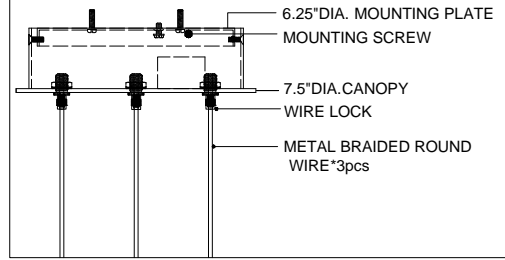

7.5"DIA\*2.0"H.CANOPY  
 6.25"DIA\*0.5"H.MOUNTING PLATE COVER  
 6.0"DIA\*6.0"H. SHADE

TOP VIEW

CANOPY DETAIL

FRONT VIEW