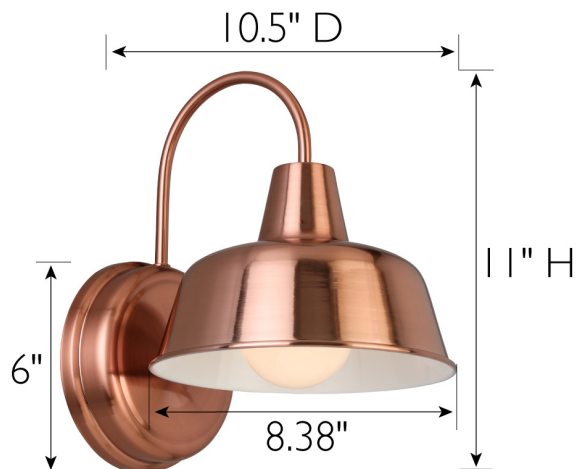

Mason I-Light Outdoor Wall Light
Copper Finish

SPECIFICATIONS

MOUNTING:	Wall Mount	LED BRIGHTNESS (LUMENS):	N/A
SLOPED CEILING ADAPTABLE:	No	LED COLOR CORRELATED TEMPERATURE (CCT):	N/A
LAMP TYPE 1:	Incandescent	LED COLOR RENDERING INDEX (CRI):	N/A
BULB INCLUDED:	No	LED EFFICACY:	N/A
WATTS PER BULB:	60W	LED AVERAGE RATED LIFE:	N/A
TOTAL WATTAGE:	60W	ENERGY EFFICIENT:	No
DIMMABLE:	Yes	LIGHTING AMPS:	N/A
MATERIAL CONSTRUCTION:	Steel	VOLTAGE:	120V
ASSEMBLED DIMENSIONS:	11" H x 8.38" L x 10.5" D		
WEIGHT:	2.28 lbs.		
BACKPLATE DIMENSIONS:	6" H x 6" W		
CANOPY/PLATE DIMENSIONS:	N/A		
GLASS/SHADE DIMENSIONS:	5.5" H x 8.38" L x 8.38" D		
GLASS/SHADE MATERIAL:	Steel		
GLASS/SHADE TYPE:	N/A		
GLASS/SHADE COLOR:	Copper Finish		