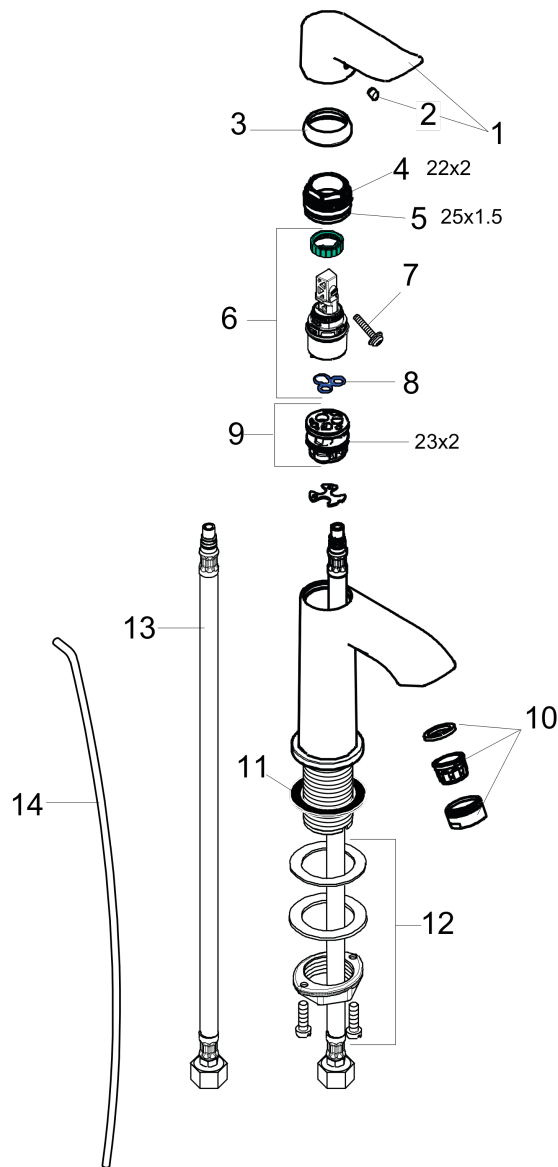

Metris
Single-Hole Faucet 100 with Pop-Up Drain, 1.2 GPM
 Finishes : **chrome** Part no. : **31088001**

Exploded drawing

Year of production: >07/16

Metris

Single-Hole Faucet 100 with Pop-Up Drain, 1.2 GPM

Finishes : **chrome** Part no. : **31088001**

Spare parts list

Year of production: >07/16

Pos.	Description	Part no.	Price	PU
1	handle	95520000	-	1
2	screw cover	96338000	-	1
3	flange	98863000	-	1
4	O-Ring 22x2	98185000	-	1
5	O-ring 25x1,5	98146000	-	1
6	cartridge, assy	95973001	-	1
7	locking screw for handle	95140000	-	1
8	seal	98865000	-	1
9	adapter for cartridge	98866000	-	1
10	aerator M24x1 (4,5 l/min)	92877000	-	1
11	flat seal	98749000	-	1
12	fixing set (Ø 32)	13961000	-	1
13	connection hose 18½" M8x0,75 3/8"	96321001	-	1
14	pull rod	96657000	-	1
a	pop up waste	88509000	-	1
b	nut	98864000	-	1