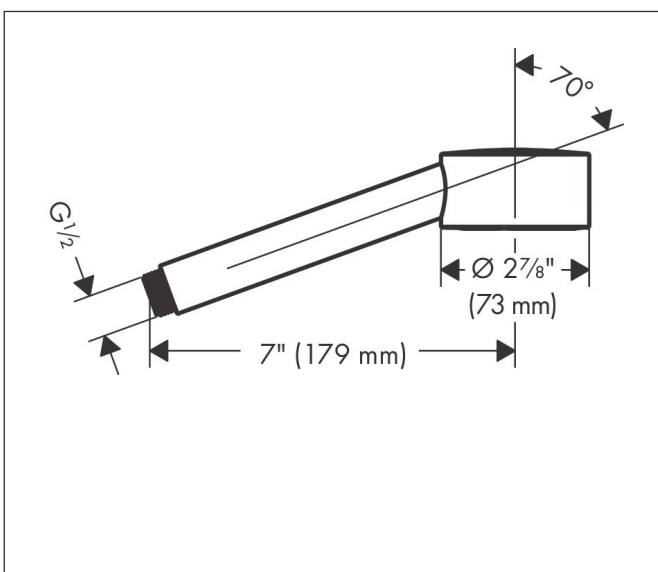

Brand AXOR
 Art. Name **AXOR One** Handshower 1-Jet, 1.75 GPM
 Art. Nr. 48652671
 Surface matte black
 Pos. 1

Product Picture

Drawing

Features

- Spray modes: PowderRain
- Flow: 1.75 GPM (6.6 L/Min)

Technology