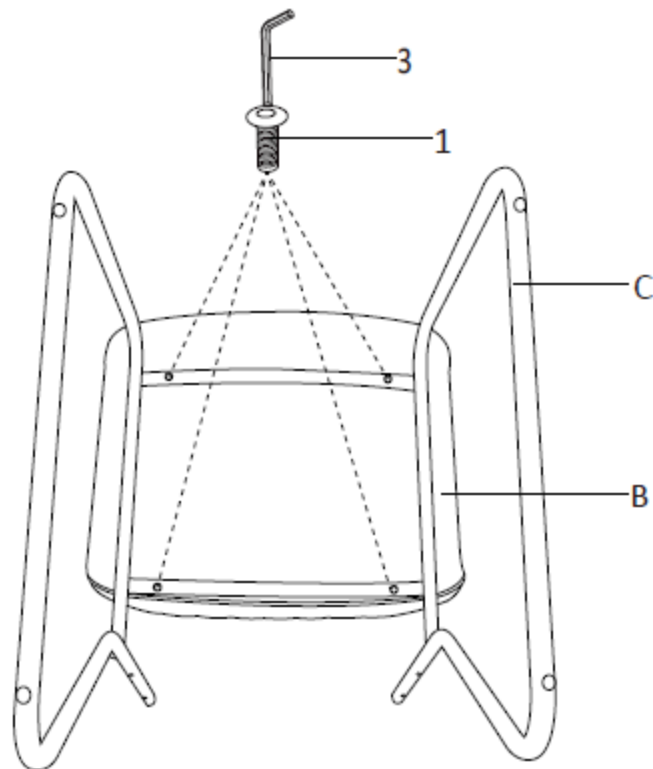

2

FLAT HEAD BOLT
M6 X 35mm
QTY 4

3

ALLEN KEY
M6
QTY 1

4

ALLEN KEY
M5
QTY 1

NEED HELP? For help with assembly or if you are missing a part,
Please call customer service at 1-866-518-0120 ext. 262 (9 am to 4 pm EST)

ASSEMBLY

STEP 1

Place the Seat (B) on the Base (C) with Round Head Bolt (1).
Use Allen Key (3) to tighten.

ASSEMBLY

STEP 2

Use Flat Head Bolt (2) to assemble the Back (A) on the Base (C).
Use Allen Key (4) to tighten.