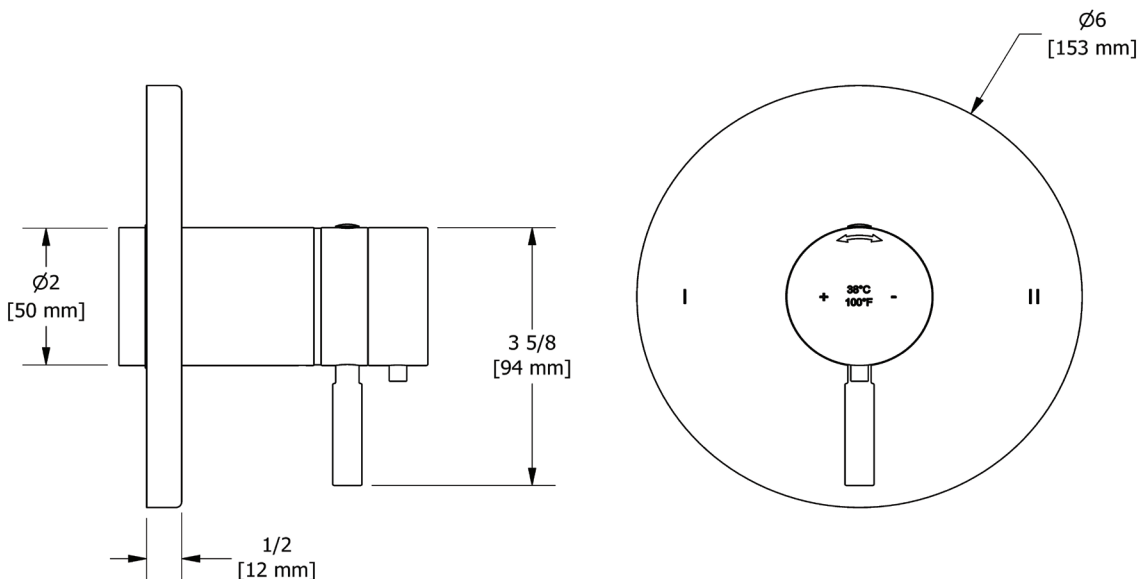

For warranty or additional information, contact:

U.S.A.
houseofrohl.com/support
1-800-777-9762

QUEBEC / MARITIMES / WESTERN CANADA
QUÉBEC / MARITIMES / OUEST CANADIEN
QUEBEC / MARITIMOS / CANADA OCCIDENTAL
houseofrohl.ca/support
1-866-473-8442

ONTARIO
houseofrohl.ca/support
1-800-287-5354