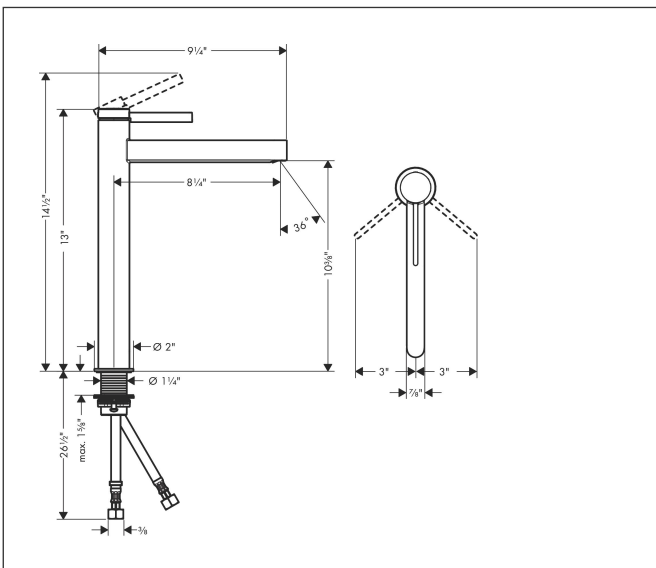

Brand hansgrohe
Art. Name **Finoris** Single-Hole Faucet 260, 1.2 GPM
Art. Nr. 76070821
Surface brushed nickel
Pos. 1

Product Picture

Features

- Spray modes: Laminar spray
- Flow: 1.2 GPM (4.5 L/Min)
- Ceramic cartridge
- Does not include: Pop-up assembly

Drawing

Technology