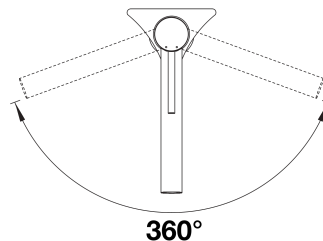

Faucet Specifications

Color	SKU
Matte Black	527570

Product Features

- Solid spout
- 360° swivel provides extended operational range
- Quick connect installation
- Solid brass construction
- 1.5 GPM (Gallons Per Minute) flow rate
- AVAILABLE SUMMER 2024

Planning information

1 3/8" diameter drilled faucet hole required for installation

ALTA II Bar Special color dual finish

Warranty

BLANCO offers a limited lifetime warranty on all sinks and faucets, as well as a one-year warranty on all custom accessories.