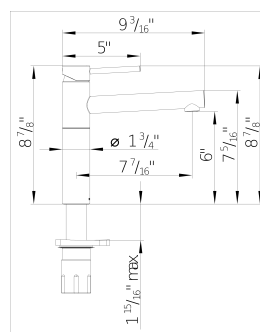

Faucet Specifications

Color	SKU
Matte Black	527570

Product Features

- Solid spout
- 360° swivel provides extended operational range
- Quick connect installation
- Solid brass construction
- 1.5 GPM (Gallons Per Minute) flow rate
- AVAILABLE SUMMER 2024

Planning information

1 3/8" diameter drilled faucet hole required for installation

ALTA II Bar Special color dual finish

Warranty

BLANCO offers a limited lifetime warranty on all sinks and faucets, as well as a one-year warranty on all custom accessories.