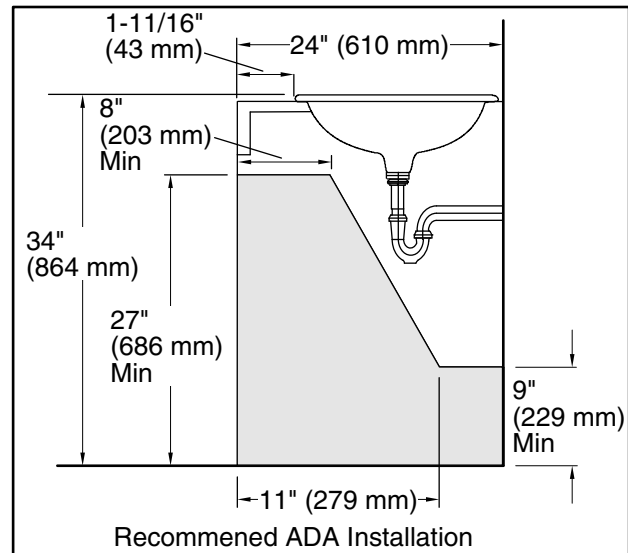

### Features

- 4" (102 mm) centerset faucet holes

For the most current Specification Sheet, go to [www.sterlingplumbing.com](http://www.sterlingplumbing.com).

2-18-2026 19:59 - US/CA

### Technical Information

All product dimensions are nominal.

Basin configuration:	Single Bowl
Basin area (Only):	Length: 17" (432 mm) Width: 10-7/8" (276 mm) Water depth: 4-7/8" (124 mm)
With overflow:	Yes
Number of deck holes:	3
Faucet hole(s):	1-3/16" (30 mm)
Drain hole:	1-3/4" (44 mm)
Template:	1003767-7, required, included