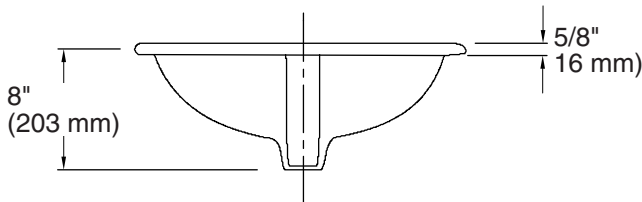

### Technical Information

All product dimensions are nominal.

Basin configuration:	Single Bowl
Basin area (Only):	Length: 17" (432 mm) Width: 10-7/8" (276 mm) Water depth: 4-7/8" (124 mm)
With overflow:	Yes
Number of deck holes:	3
Faucet hole(s):	1-3/16" (30 mm)
Drain hole:	1-3/4" (44 mm)
Template:	1003767-7, required, included