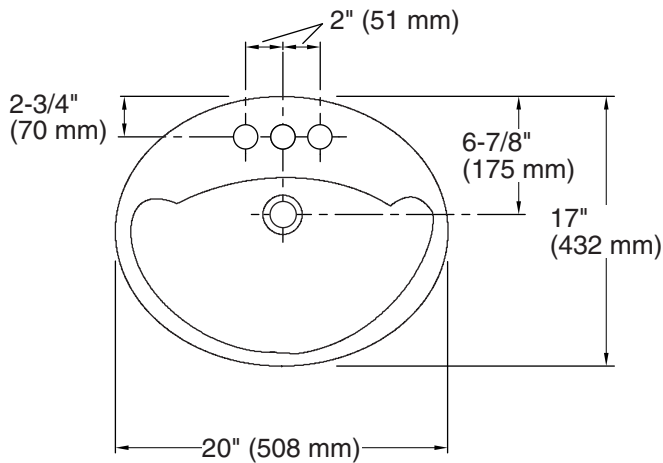

### Features

- 4" (102 mm) centerset faucet holes

### Technical Information

All product dimensions are nominal.

Basin configuration:	Single Bowl
Basin area (Only):	Length: 17" (432 mm) Width: 10-7/8" (276 mm) Water depth: 4-7/8" (124 mm)
With overflow:	Yes
Number of deck holes:	3
Faucet hole(s):	1-3/16" (30 mm)
Drain hole:	1-3/4" (44 mm)
Template:	1003767-7, required, included