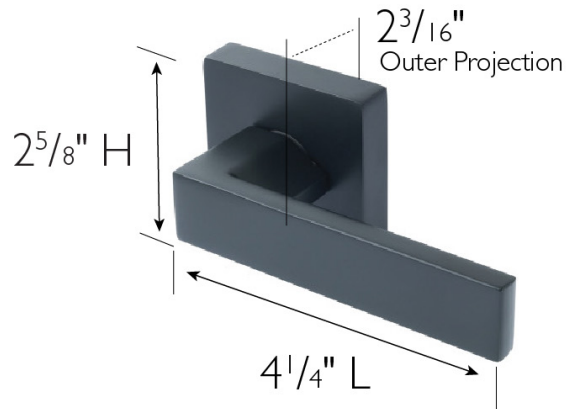

Karsen Dummy/Decorative Lever Matte Black

Compatible with Standard Doors

Cross Bore 2 1/8"

SPECIFICATIONS

MATERIAL CONSTRUCTION:	Zinc	KEYWAY:	N/A
LOCK FUNCTION:	Dummy	REMOVABLE CORE:	No
DEADBOLT FUNCTION:	N/A	LATCH FACEPLATE:	N/A
EXTERIOR MAX PROJECTION:	2.17"	LATCH BACKSET:	N/A
INTERIOR MAX PROJECTION:	2.17"	LATCH TYPE:	N/A
KNOB VS. LEVER:	Lever	LATCHBOLT THROW DISTANCE:	.5
KNOB DIMENSIONS:	N/A	# PINS IN CYLINDER:	N/A
LEVER LENGTH:	4.65"	ANTI-BUMP PIN INSTALLED:	N/A
ROSE DIMENSIONS:	2.65" H x 2.65" W	# KEYS INCLUDED:	N/A
ROSETTE / ESCUTCHEON SHAPE:	Square	SPINDLE TYPE:	N/A
CROSS BORE:	2.13"	MOUNTING HARDWARE INCLUDED:	Yes
EDGE BORE:	1"	TOOLS NEEDED FOR INSTALLATION:	Phillips Screwdriver
HANDING:	Reversible	ASSEMBLED WEIGHT:	.92 lbs.
REKEYABLE?:	No		