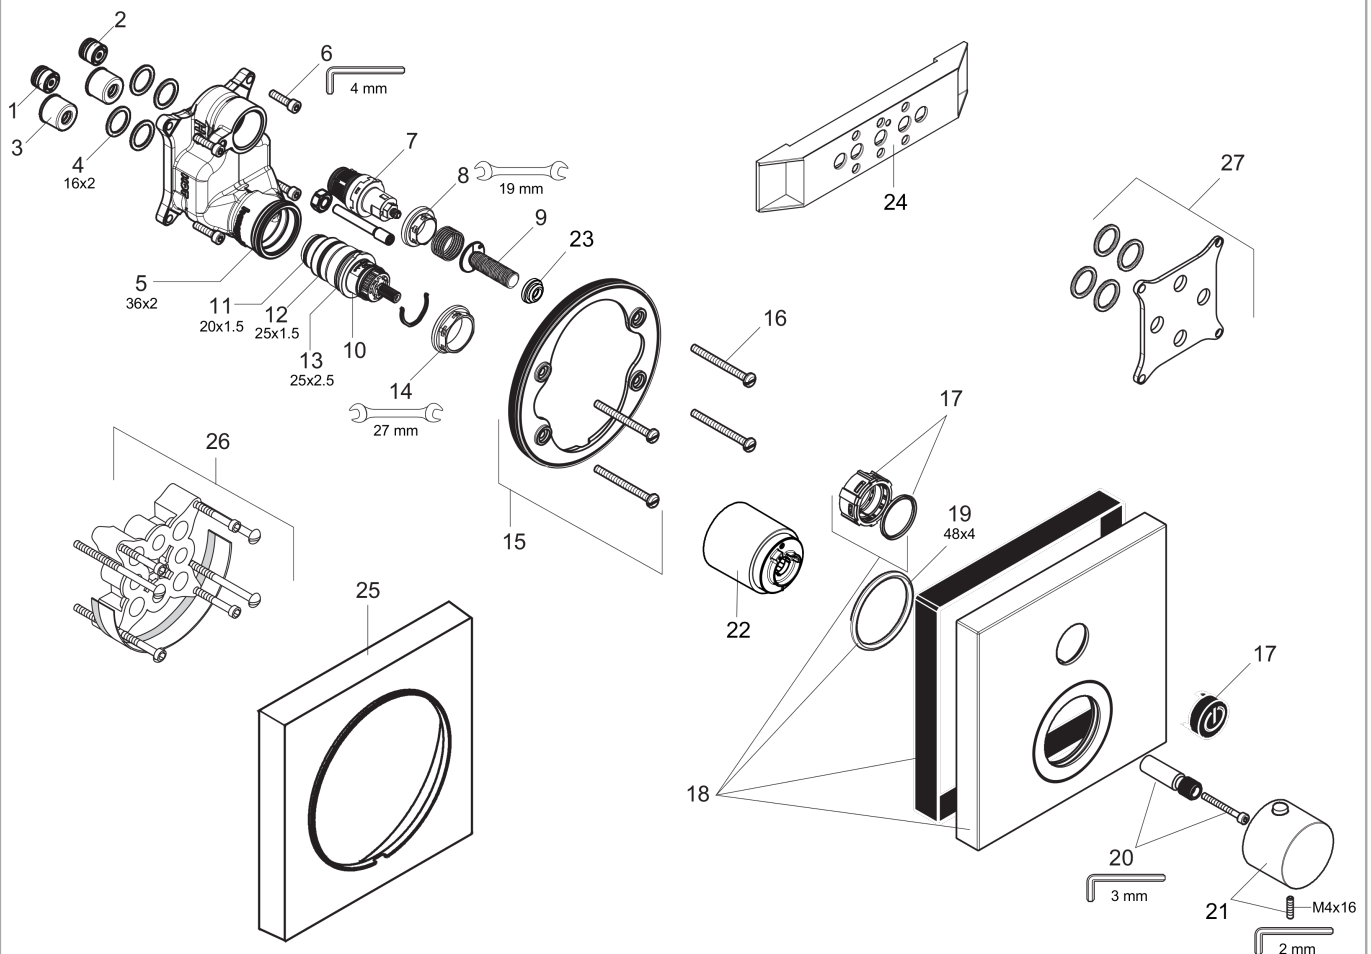

AXOR ShowerSelect
Thermostatic Trim Square for 1 Function
 Finishes : **chrome** Part no. : **36714001**

Description

Features

- Select push-button on/off control for 1 outlet
- Flow: 7.0 GPM (26.5 L/Min)
- Thermostatic cartridge, Start/stop cartridge
- Anti-scald 100° safety stop
- Optimized for water-efficient shower products
- Thermostat is delivered with On/Off button

Technology

Product image

Scale drawing

AXOR ShowerSelect
Thermostatic Trim Square for 1 Function
 Finishes : **chrome** Part no. : **36714001**

Exploded drawing

Year of production: >10/17

AXOR ShowerSelect
Thermostatic Trim Square for 1 Function
 Finishes : **chrome** Part no. : **36714001**

AXOR ShowerSelect
Thermostatic Trim Square for 1 Function
 Finishes : **chrome** Part no. : **36714001**

Spare parts list

Year of production: >10/17

Pos.	Description	Part no.	PC	PU
i	symbol tub	93577610	0	1
j	symbol body shower	93578610	0	1
k	symbol ON/OFF	93579610	0	1