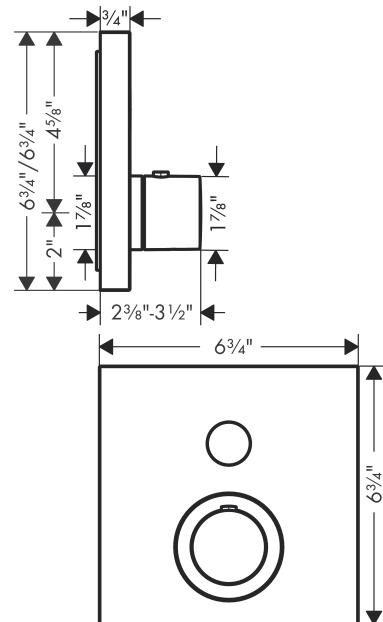

AXOR ShowerSelect
Thermostatic Trim Square for 1 Function
 Finishes : **chrome** Part no. : **36714001**

Description

Features

- Select push-button on/off control for 1 outlet
- Flow: 7.0 GPM (26.5 L/Min)
- Thermostatic cartridge, Start/stop cartridge
- Anti-scald 100° safety stop
- Optimized for water-efficient shower products
- Thermostat is delivered with On/Off button

Technology

Product image

Scale drawing

AXOR ShowerSelect
Thermostatic Trim Square for 1 Function
 Finishes : **chrome** Part no. : **36714001**

Exploded drawing

Year of production: >10/17

AXOR ShowerSelect
Thermostatic Trim Square for 1 Function
 Finishes : **chrome** Part no. : **36714001**

AXOR ShowerSelect
Thermostatic Trim Square for 1 Function
 Finishes : **chrome** Part no. : **36714001**

Spare parts list

Year of production: >10/17

Pos.	Description	Part no.	PC	PU
i	symbol tub	93577610	0	1
j	symbol body shower	93578610	0	1
k	symbol ON/OFF	93579610	0	1