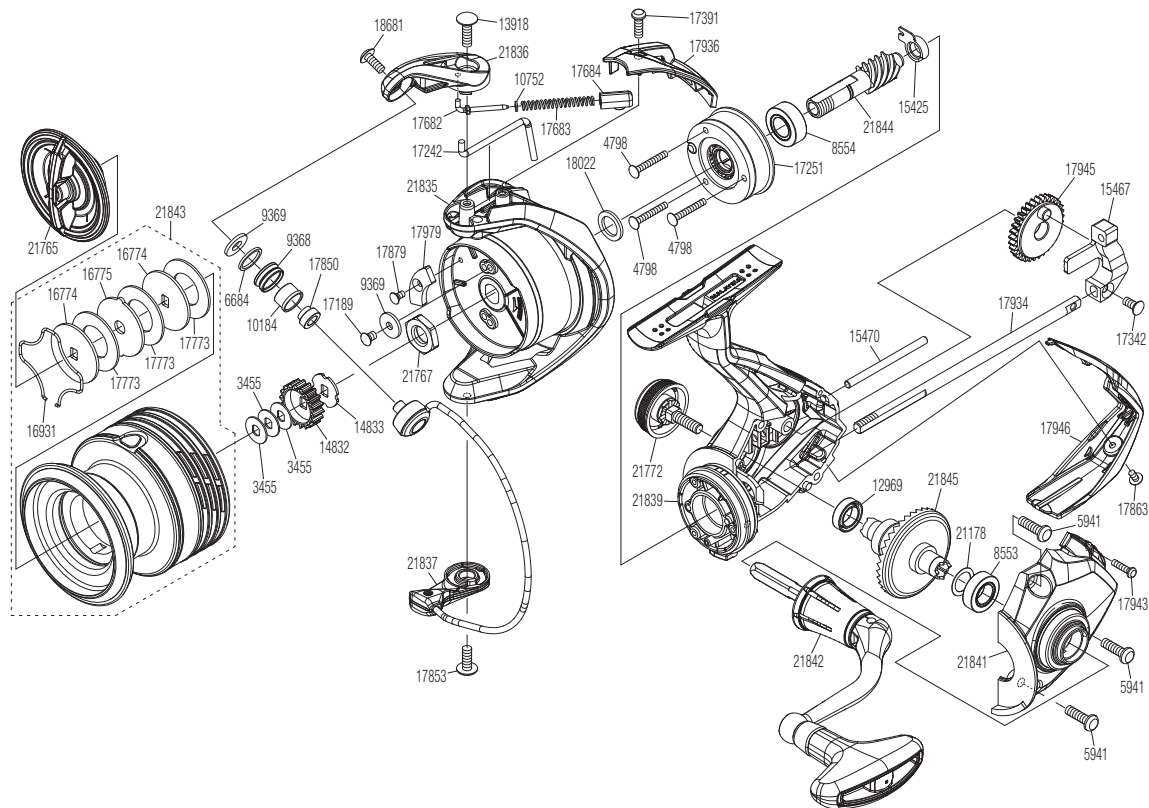

SHIMANO

NEXAVE

NEX-4000HG

Please note that the number of adjusting washers may not always be the same as shown in the exploded views.

(51SB49DH44X)

Please note that your actions take full responsibility when you take it apart.

Part No.	Description	Part No.	Description	Part No.	Description
RD 3455	Spool Washer	RD17242	Bail Trip Lever	RD21765	Drag Knob Assembly
RD 4798	Screw	RD17251	Roller Clutch Assembly	RD21767	Rotor Nut
RD 5941	Screw	RD17342	Screw	RD21772	Handle Screw Cap Assembly
RD 6684	Spacer	RD17391	Screw	RD21835	Rotor
RD 8553	Ball Bearing	RD17682	Bail Spring Guide A	RD21836	Bail Arm
RD 8554	Ball Bearing	RD17683	Bail Spring	RD21837	Bail Assembly
RD 9368	Line Roller	RD17684	Bail Spring Guide B	RD21839	Body
RD 9369	Washer	RD17773	Drag Washer	RD21841	Side Cover
RD10184	Bushing	RD17850	Collar	RD21842	Handle Assembly
RD10752	Bail Spring Guide A Collar	RD17853	Screw	RD21843	Spool Assembly
RD12969	Ball Bearing	RD17863	Screw	RD21844	Pinion Gear
RD13918	Screw	RD17879	Screw	RD21845	Drive Gear
RD14832	Spool Support A	RD17934	Main Shaft		
RD14833	Spool Support B	RD17936	Bail Spring Cover		
RD15425	Bushing	RD17943	Screw		
RD15467	Oscillating Slider	RD17945	Oscillating Gear		
RD15470	Oscillating Guide	RD17946	Rear Protector		
RD16774	Key Washer	RD17979	Counter Weight		
RD16775	Eared Washer	RD18022	Washer		
RD16931	Retainer	RD18681	Screw		
RD17189	Screw	RD21178	Washer		