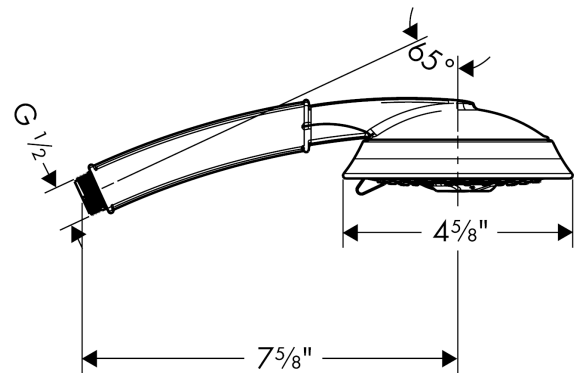

Raindance Classic
Handshower 100 3-Jet, 2.5 GPM
 Finishes : **chrome** Part no. : **28548001**

Description

Features

- Continuous spray mode adjustment
- 65 no-clog spray channels
- Spray modes: RainAir, BalanceAir, Whirl
- Flow: 2.5 GPM (9.5 L/Min)
- Gray spray disc

Item details

List Price \$ 211.00

Technology

Compliance

Product image

Scale drawing

Raindance Classic
Handshower 100 3-Jet, 2.5 GPM
Finishes : **chrome** Part no. : **28548001**

Exploded drawing

Year of production: >06/09

Raindance Classic
Handshower 100 3-Jet, 2.5 GPM
 Finishes : **chrome** Part no. : **28548001**

Spare parts list

Year of production: >06/09

| Pos. | Description | Part no. | Price | PU |
|------|----------------|----------|-------|----|
| 1 | filter packing | 94246000 | - | 1 |