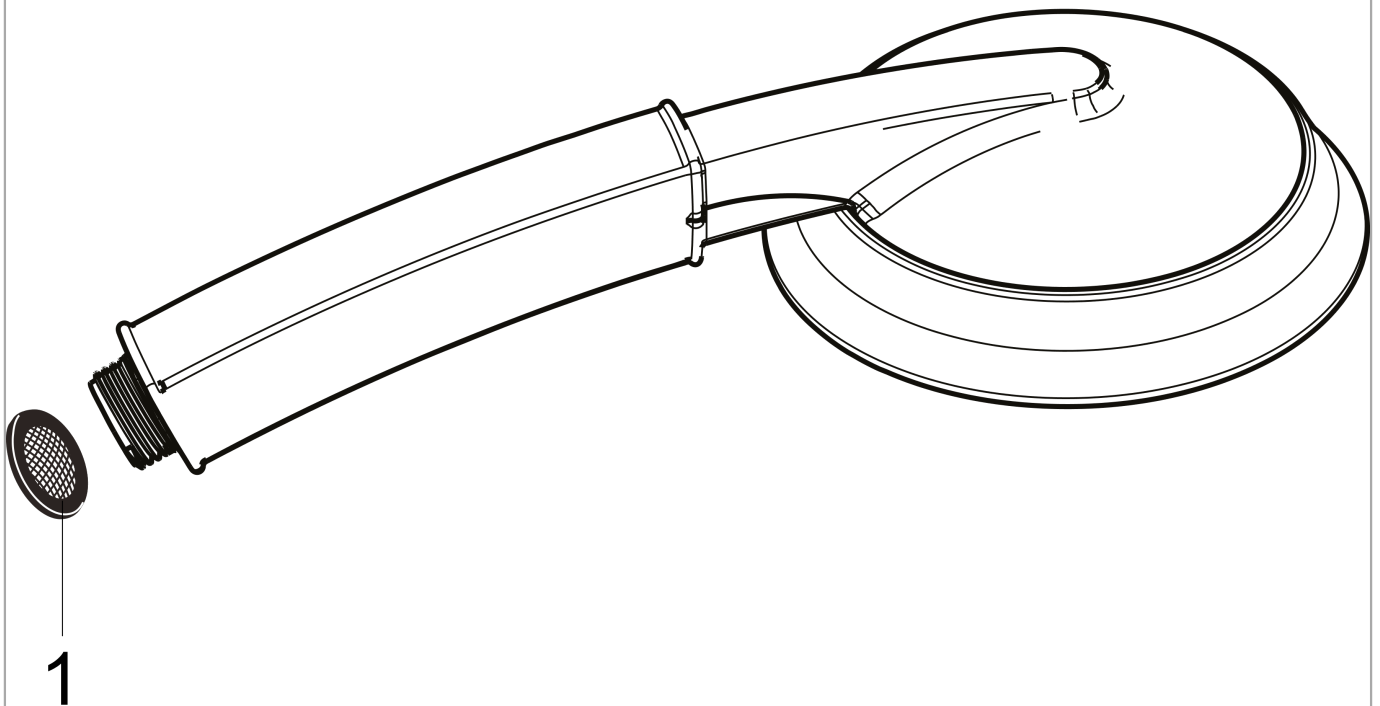

Raindance Classic
Handshower 100 3-Jet, 2.5 GPM
 Finishes : **chrome** Part no. : **28548001**

Description

Features

- Continuous spray mode adjustment
- 65 no-clog spray channels
- Spray modes: RainAir, BalanceAir, Whirl
- Flow: 2.5 GPM (9.5 L/Min)
- Gray spray disc

Item details

List Price \$ 211.00

Technology

Compliance

Product image

Scale drawing

Raindance Classic
Handshower 100 3-Jet, 2.5 GPM
Finishes : **chrome** Part no. : **28548001**

Exploded drawing

Year of production: >06/09

Raindance Classic
Handshower 100 3-Jet, 2.5 GPM
 Finishes : **chrome** Part no. : **28548001**

Spare parts list

Year of production: >06/09

| Pos. | Description | Part no. | Price | PU |
|------|----------------|----------|-------|----|
| 1 | filter packing | 94246000 | - | 1 |