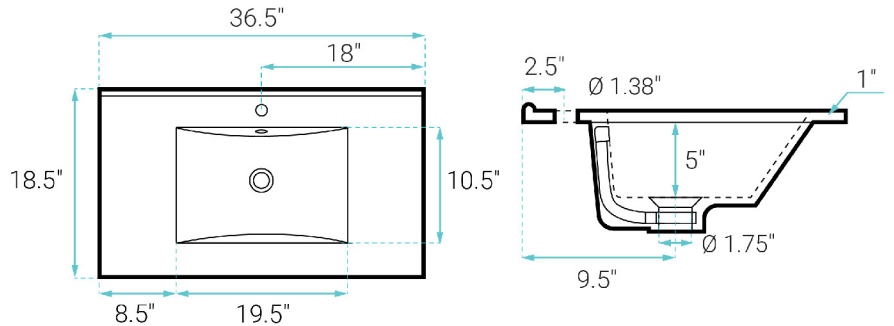

Freestanding Vanity SM-BV663MB

FEATURES:

- Sleek, freestanding design
- Glazed ceramic, single sink
- Standard 1.75" drain hole
- Standard 1.38" faucet hole
- Chrome-finish overflow
- Wooden legs

INSTALLATION:

Freestanding, assembly required

COLORS & FINISHES:

- Oak: SM-BV663
- Black: SM-BV663B
- Dark Walnut: SM-BV663WN
- Natural Oak: SM-BV663NO
- White Oak: SM-BV663W

SPECIFICATIONS:

N.W: 76 lb.

W: 36.5" x D: 18.5" x H: 33.5"

Inner Sink: D: 10.5" x W: 19.5" x H: 5"

INCLUDED PARTS:

- Freestanding Vanity: SM-BV663-C
- Vanity Top Sink: SM-VT336-3
- Leg: SM-BVP07
- Cabinet Hardware: SM-BVP09

REQUIRED PARTS:

- Sink Drain*
- Drain Trap*
- Faucet*
- Water Supply Lines