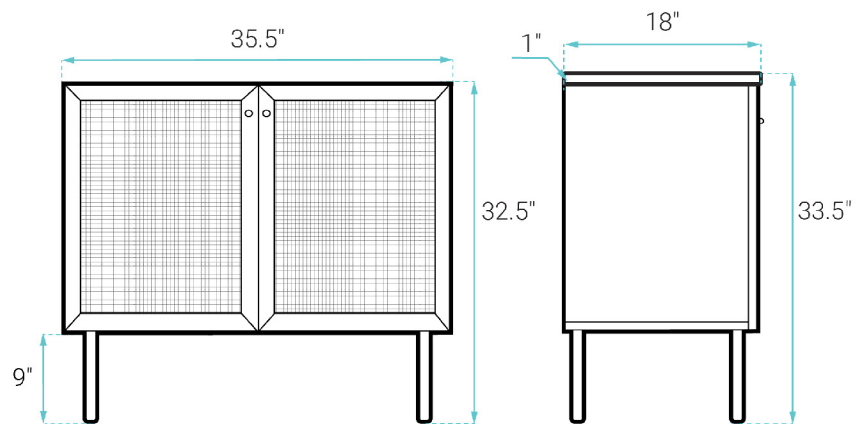

Freestanding Vanity SM-BV663MB

FEATURES:

- Sleek, freestanding design
- Glazed ceramic, single sink
- Standard 1.75" drain hole
- Standard 1.38" faucet hole
- Chrome-finish overflow
- Wooden legs

INSTALLATION:

Freestanding, assembly required

COLORS & FINISHES:

- Oak: SM-BV663
- Black: SM-BV663B
- Dark Walnut: SM-BV663WN
- Natural Oak: SM-BV663NO
- White Oak: SM-BV663W

SPECIFICATIONS:

N.W: 76 lb.

W: 36.5" x D: 18.5" x H: 33.5"

Inner Sink: D: 10.5" x W: 19.5" x H: 5"

INCLUDED PARTS:

- Freestanding Vanity: SM-BV663-C
- Vanity Top Sink: SM-VT336-3
- Leg: SM-BVP07
- Cabinet Hardware: SM-BVP09

REQUIRED PARTS:

- Sink Drain*
- Drain Trap*
- Faucet*
- Water Supply Lines