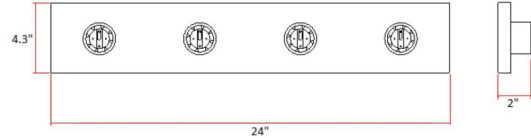

4-Light Vanity Wall Light
Satin Nickel

SPECIFICATIONS

MOUNTING:	Wall Mount	LED BRIGHTNESS (LUMENS):	N/A
SLOPED CEILING ADAPTABLE:	No	LED COLOR CORRELATED TEMPERATURE (CCT):	N/A
LAMP TYPE 1:	4 lamps 60W Incandescent	LED COLOR RENDERING INDEX (CRI):	N/A
BULB INCLUDED:	No	LED EFFICACY:	N/A
WATTS PER BULB:	60W	LED AVERAGE RATED LIFE:	N/A
TOTAL WATTAGE:	240W	ENERGY EFFICIENT:	No
DIMMABLE:	Yes	LIGHTING AMPS:	N/A
MATERIAL CONSTRUCTION:	Steel	VOLTAGE:	120V
ASSEMBLED DIMENSIONS:	4.3" H x 24" L x 2" D		
WEIGHT:	3.31 lbs.		
BACKPLATE DIMENSIONS:	N/A		
CANOPY/PLATE DIMENSIONS:	N/A		
GLASS/SHADE DIMENSIONS:	N/A		
GLASS/SHADE MATERIAL:	N/A		
GLASS/SHADE TYPE:	N/A		
GLASS/SHADE COLOR:	N/A		