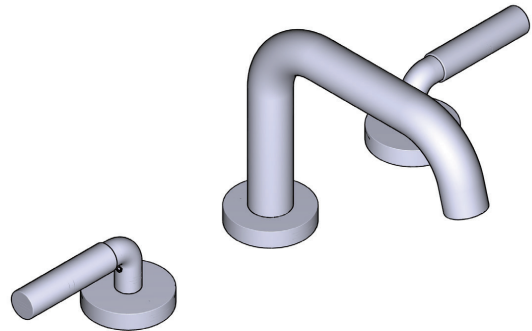

DESCRIPTION

- 3/8" speedway compression
- Quick Connect system for easy installation
- Push drain included with faucet

FLOW

- 1.2 GPM/4.5 LPM at 60 PSI

STANDARDS

- ASME A112.18.1 / CSA B125.1
- NSF 61/9 & 372: Q ≤ 1
- ADA
- CEC

SPECIFICATIONS

RIU™

Widespread Lavatory Faucet With U-Spout

MODELS: RUSQ08L

For warranty or additional information, contact:

U.S.A.
houseofrohl.com/support
 1-800-777-9762

QUEBEC / MARITIMES / WESTERN CANADA
 QUÉBEC / MARITIMES / OUEST CANADIEN
 QUEBEC / MARITIMOS / CANADA OCCIDENTAL
houseofrohl.ca/support
 1-866-473-8442

ONTARIO
houseofrohl.ca/support
 1-800-287-5354

DESCRIPTION

- Speedway 3/8" compression
- Système Quick Connect pour une installation facile
- Drain à pression inclus avec le robinet

DÉBITS DISPONIBLES

- 1,2 GPM/4,5 LPM à 60 PSI