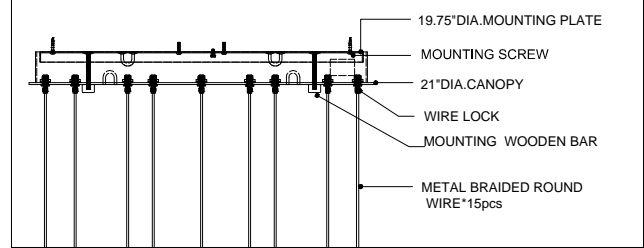

21"DIA\*2.5"H.CANOPY  
 19.75"DIA\*0.75"H. MOUNTING PLATE COVER  
 4.0"DIA\*7.0"H.SHADE

TOP VIEW

CANOPY DETAIL

FRONT VIEW