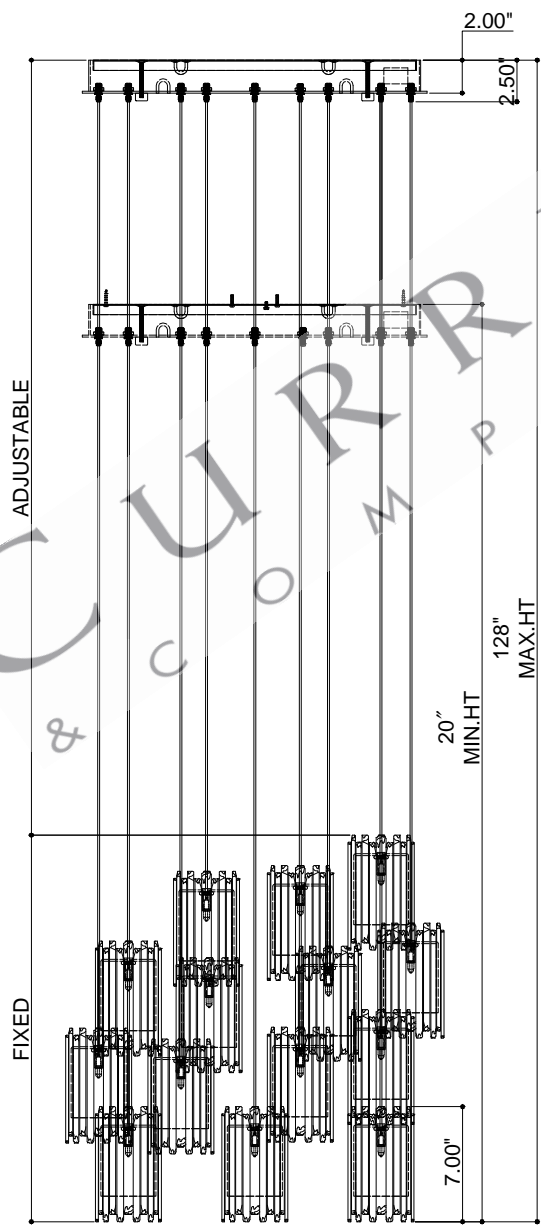

21"DIA\*2.5"H.CANOPY  
 19.75"DIA\*0.75"H. MOUNTING PLATE COVER  
 4.0"DIA\*7.0"H.SHADE

TOP VIEW

CANOPY DETAIL

FRONT VIEW