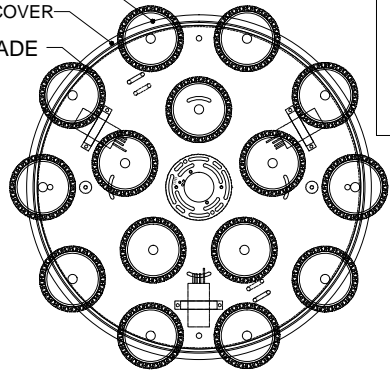

21"DIA\*2.5"H.CANOPY  
 19.75"DIA\*0.75"H. MOUNTING PLATE COVER  
 4.0"DIA\*7.0"H.SHADE

TOP VIEW

CANOPY DETAIL

FRONT VIEW