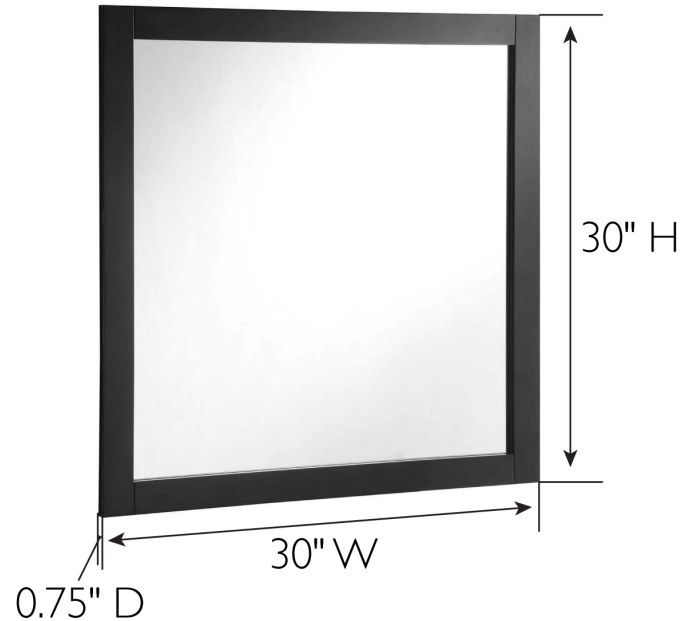

Shorewood Wall Mirror 30" Espresso

SPECIFICATIONS

MATERIAL CONSTRUCTION:	Wood	FACE FRAME MATERIAL:	Pine
ASSEMBLY REQUIRED:	No	SIDES MATERIAL:	N/A
TOOLS NEEDED FOR INSTALLATION:	Electric Drill, Screwdriver	BOTTOM MATERIAL:	N/A
ASSEMBLED DIMENSIONS:	30" H x 30" L x 0.75" D	BACK PANEL MATERIAL:	MDF
WEIGHT:	17.6 lbs.	BACK BRACE MATERIAL:	N/A
NUMBER OF DOORS:	N/A	GLASS STYLE:	Flat Panel
DOOR MATERIAL:	N/A	LIGHTED:	No
NUMBER OF SHELVES:	N/A	QTY OF LAMPS:	N/A
ADJUSTABLE SHELVES:	N/A	POWER SOURCE:	None
SHELF MAX WEIGHT CAPACITY:	N/A	MOUNTING HARDWARE INCLUDED:	Yes
SHELF WIDTH:	N/A	MOUNTING TYPE:	Surface
SHELF THICKNESS:	N/A		
SHELF MATERIAL:	N/A		