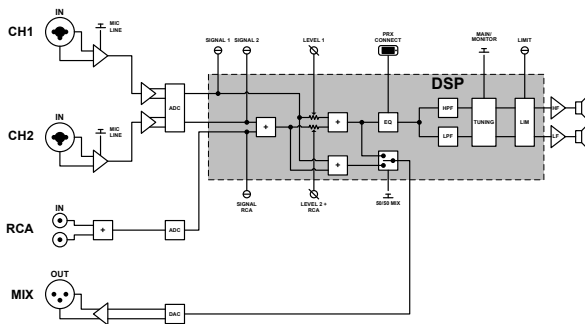

# ► PRX815 15" Two-Way Full-Range Main System/Floor Monitor

Frequency Response (Normal)

Frequency Response (Monitor)  
Measurement performed in monitor position

Block Diagram:

Dimensions

Dimensions in mm (in)