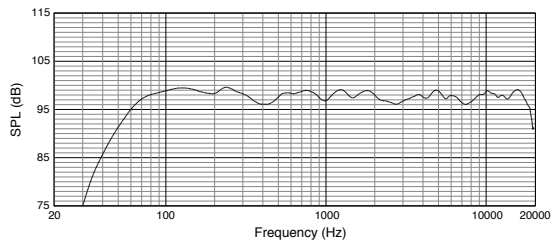

# ► PRX815 15" Two-Way Full-Range Main System/Floor Monitor

Frequency Response (Normal)

Frequency Response (Monitor)  
Measurement performed in monitor position

Block Diagram:

Dimensions

Dimensions in mm (in)