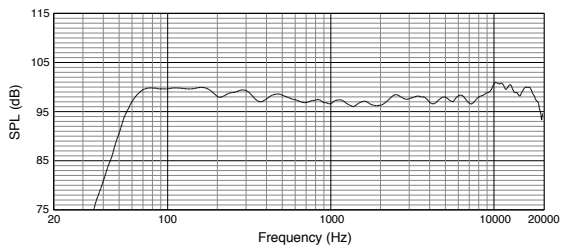

# ► PRX815 15" Two-Way Full-Range Main System/Floor Monitor

Frequency Response (Normal)

Frequency Response (Monitor)  
Measurement performed in monitor position

Block Diagram:

Dimensions

Dimensions in mm (in)