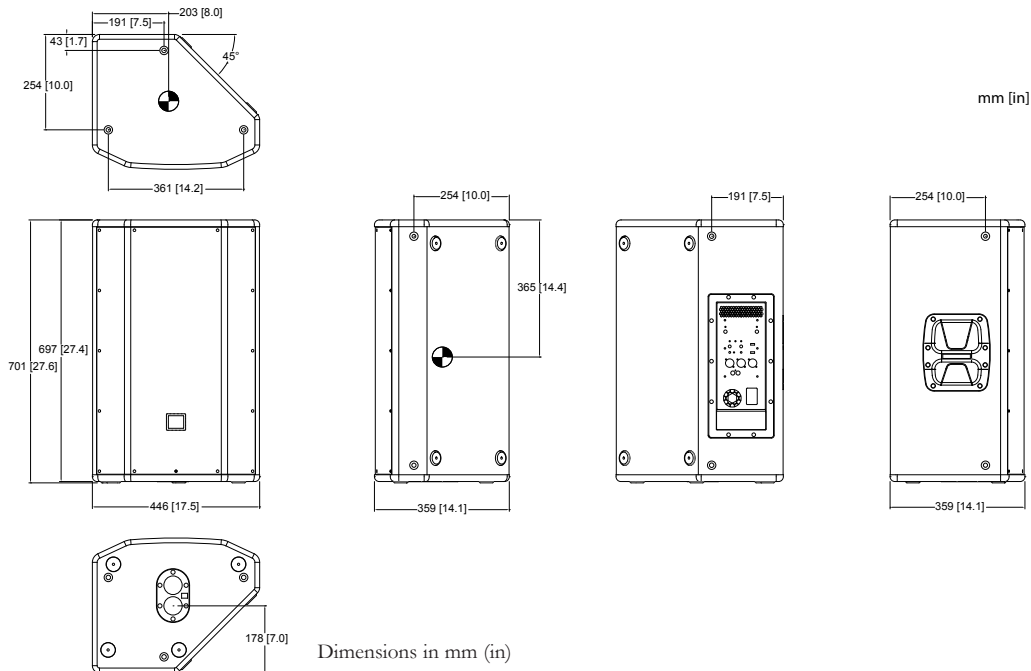

# ► PRX815 15" Two-Way Full-Range Main System/Floor Monitor

Frequency Response (Normal)

Frequency Response (Monitor)  
Measurement performed in monitor position

Block Diagram:

Dimensions

Dimensions in mm (in)