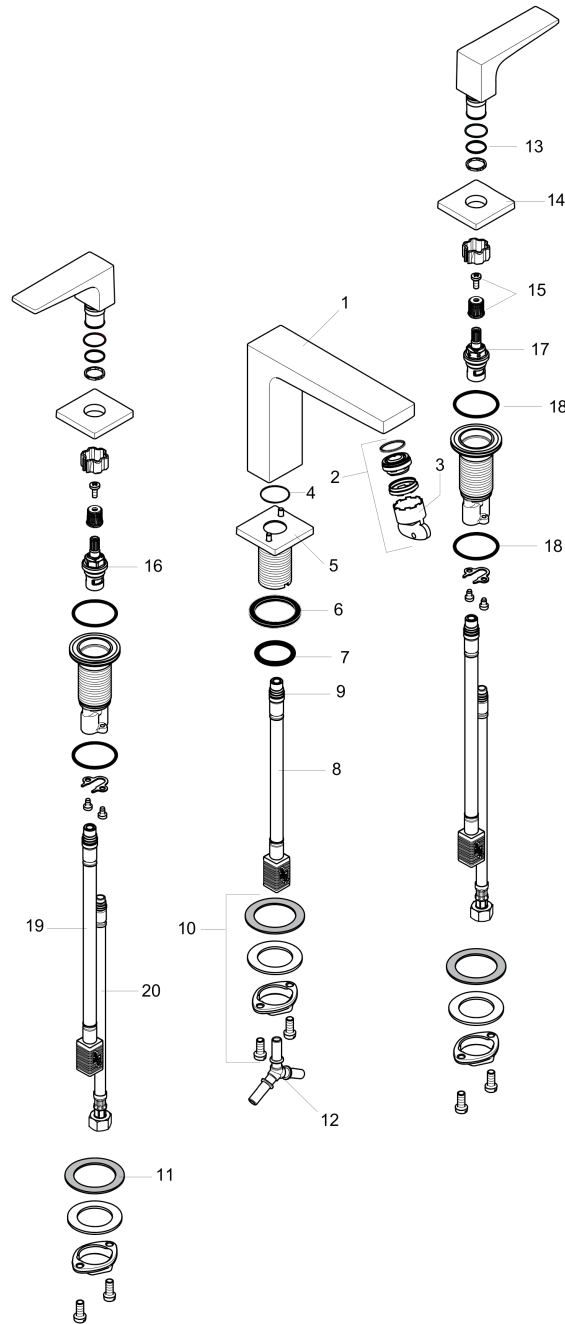

Metropol
Widespread Faucet 160 with Lever Handles, 1.2 GPM
Finishes : **brushed nickel** Part no. : **32519821**

Exploded drawing

Year of production: >01/18

Metropol

Widespread Faucet 160 with Lever Handles, 1.2 GPM

Finishes : **brushed nickel** Part no. : **32519821**

Spare parts list

Year of production: >01/18

Pos.	Description	Part no.	Price	PU
1	spout 160 mm	93158820	-	1
2	aerator M24x1 (4,5 l/min)	93202000	-	1
3	service tool	95661000	-	1
4	O-ring 21x1,5	98219000	-	1
5	escutcheon for spout	92906820	-	1
6	flat seal	98749000	-	1
7	O-ring 26x4	92191000	-	1
8	connection hose 200 mm M10x1	92913000	-	1
9	O-ring 8x1,75	97827000	-	1
10	fixing set (Ø 28)	92909000	-	1
11	lever collar	97548000	-	1
12	hose connection angel	92905000	-	1
13	O-Ring 14x1,5	98201000	-	1
14	escutcheon	92915820	-	1
15	handle fixing set	98932000	-	1
16	shut off unit right closing	98817001	-	1
17	shut off unit left closing	95366001	-	1
18	O-ring 33x2,5	92907000	-	1
19	connection hose 400 mm M10x1	92914000	-	1
20	connection hose 18½" M8x0,75 3/8"	96321001	-	1
a	handle for hot water	92916820	-	1