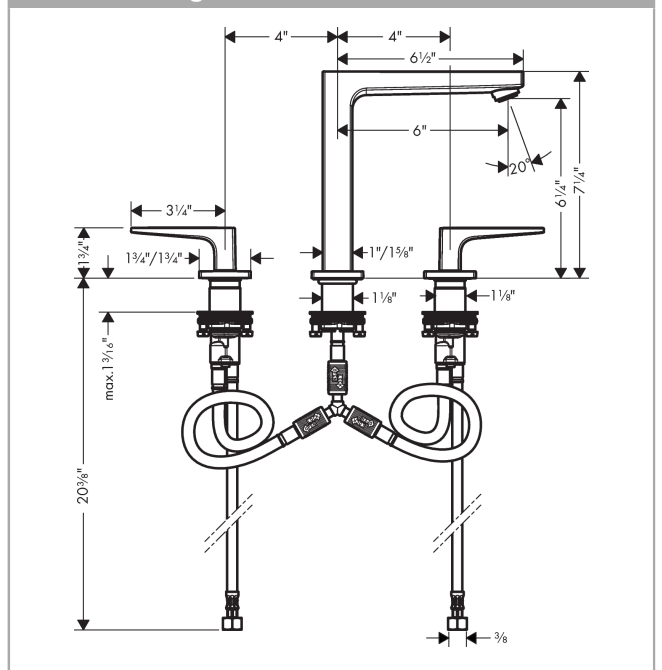

**Metropol**  
**Widespread Faucet 160 with Lever Handles, 1.2 GPM**  
 Finishes : **brushed nickel** Part no. : **32519821**

**Description**

**Features**

- Aerated spray
- Flow: 1.2 GPM (4.5 L/Min)
- 90° ceramic valves
- Does not include: Pop-up assembly

**Item details**

List Price \$ 837.00

**Technology**

**Compliance**

**Product image**

**Scale drawing**

**Metropol**  
**Widespread Faucet 160 with Lever Handles, 1.2 GPM**  
 Finishes : **brushed nickel** Part no. : **32519821**

### Widespread Faucet 160 with Lever Handles, 1.2 GPM

Finishes : **brushed nickel** Part no. : **32519821**

#### Spare parts list

Year of production: >01/18

Pos.	Description	Part no.	Price	PU
1	spout 160 mm	93158820	-	1
2	aerator M24x1 (4,5 l/min)	93202000	-	1
3	service tool	95661000	-	1
4	O-ring 21x1,5	98219000	-	1
5	escutcheon for spout	92906820	-	1
6	flat seal	98749000	-	1
7	O-ring 26x4	92191000	-	1
8	connection hose 200 mm M10x1	92913000	-	1
9	O-ring 8x1,75	97827000	-	1
10	fixing set (Ø 28)	92909000	-	1
11	lever collar	97548000	-	1
12	hose connection angel	92905000	-	1
13	O-Ring 14x1,5	98201000	-	1
14	escutcheon	92915820	-	1
15	handle fixing set	98932000	-	1
16	shut off unit right closing	98817001	-	1
17	shut off unit left closing	95366001	-	1
18	O-ring 33x2,5	92907000	-	1
19	connection hose 400 mm M10x1	92914000	-	1
20	connection hose 18½" M8x0,75 3/8"	96321001	-	1
a	handle for hot water	92916820	-	1