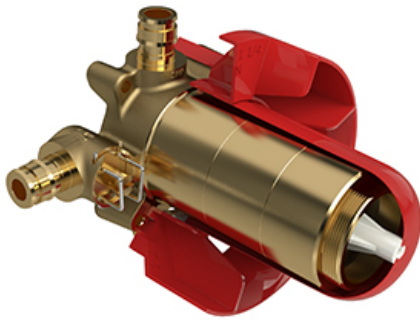

### Customer Service

Ontario, West Canada : 888-287-5354 Quebec, Maritimes, United States : 866-473-8442

2020.11.23

2-way Type T/P coaxial valve rough EXPANSION  
PEX  
**R23-EX**