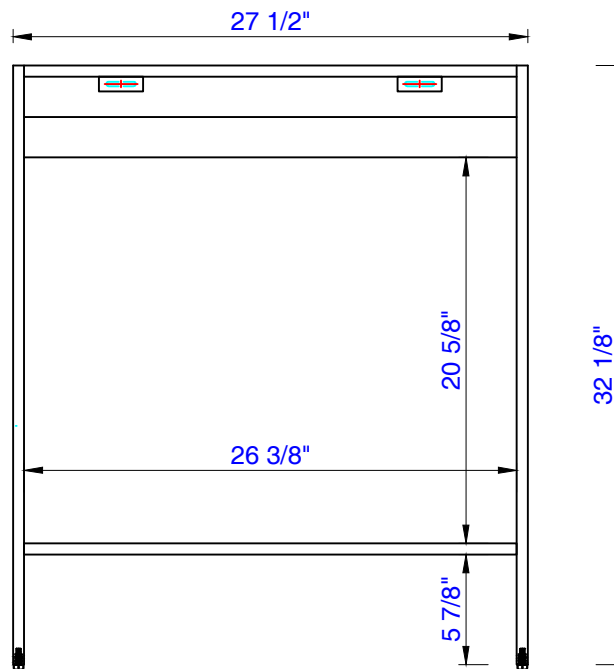

27.6"

Item Number:
C325-V27.6-GW
C325-V27.6-BNK
C325-V27.6-MBK

JAMES MARTIN

VANITIES™

Como Series 27.6" Cabinet
Diagrams with Dimensions
page 01 of 03