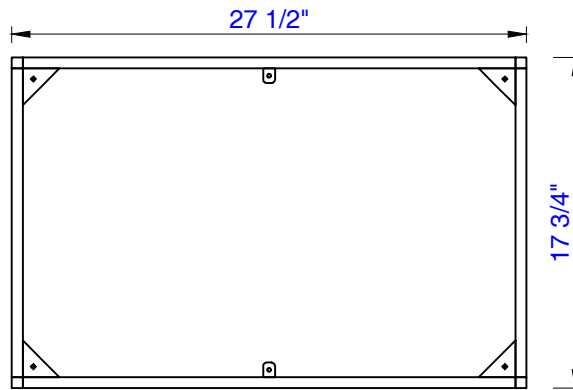

27.6"

Item Number:
C325-V27.6-GW
C325-V27.6-BNK
C325-V27.6-MBK

JAMES MARTIN

VANITIES™

Como Series 27.6" Sink Console

Diagrams with Dimensions

page 02 of 03