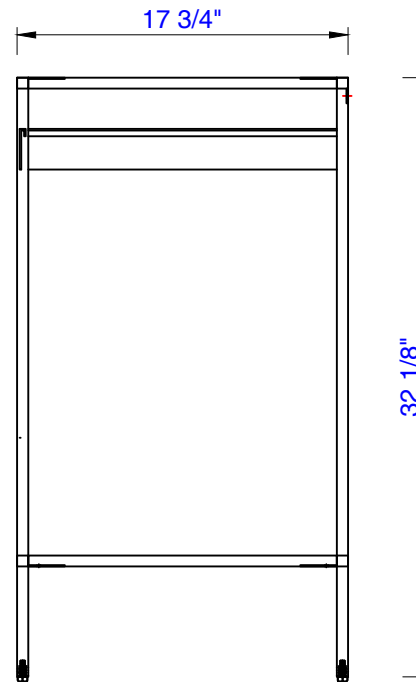

27.6"

Item Number:
C325-V27.6-GW
C325-V27.6-BNK
C325-V27.6-MBK

JAMES MARTIN

VANITIES™

Como Series 27.6" Cabinet
Diagrams with Dimensions
page 03 of 03