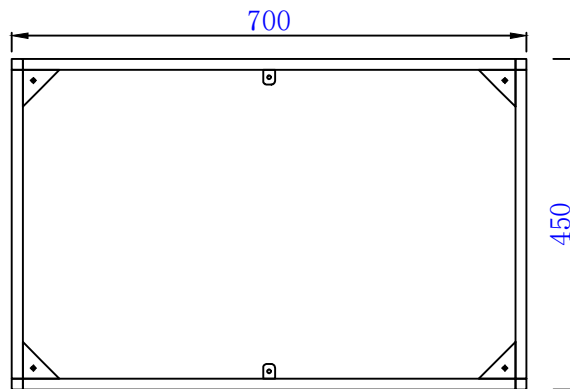

700mm

Item Number:
C325-V27.6-GW
C325-V27.6-BNK
C325-V27.6-MBK

JAMES MARTIN

VANITIES™

Como Series 700mm Cabinet
Diagrams with Dimensions
page 02 of 03