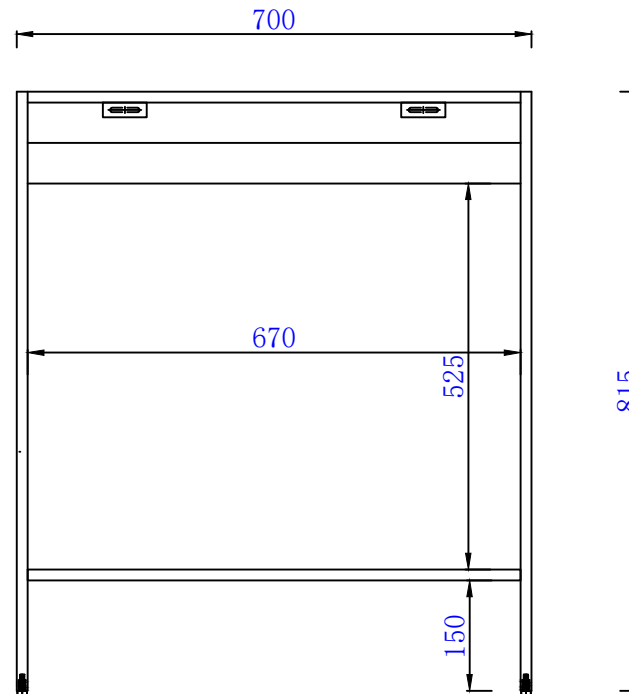

700mm

Item Number:
C325-V27.6-GW
C325-V27.6-BNK
C325-V27.6-MBK

JAMES MARTIN

VANITIES™

Como Series 700mm Cabinet
Diagrams with Dimensions
page 01 of 03