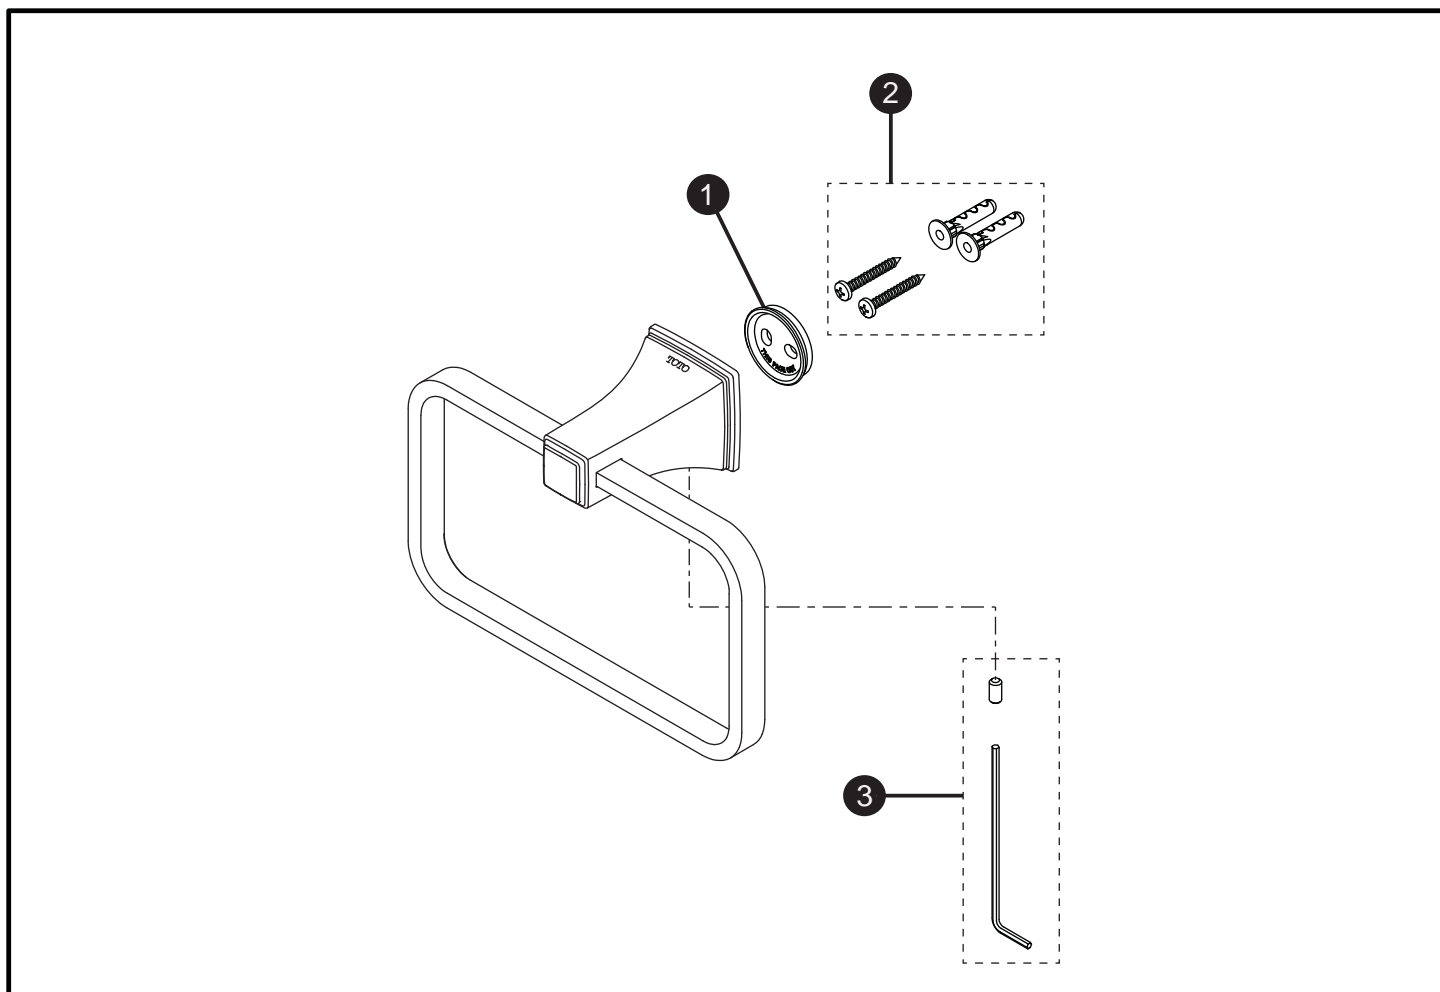

Traditional Collection Series B
Towel Ring

Item	Part	Description
1	THP4917	Mounting Disk
2	THP4489	Mounting Hardware (1 set)
3	THP4968	Set Screw and Hex Wrench

LEGEND
\$\$ = Denotes Finish
#CP = Polished Chrome
#BN = Brushed Nickel
#PN = Polished Nickel