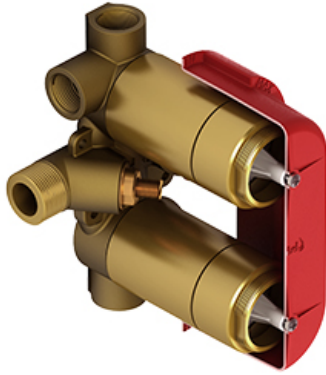

Specifications

Descriptions

- Rough only
- 3/4" inlet male NPT
- Must be supplied with minimum 3/4" PEX , 3/4" EXPANSION PEX or 1/2" copper
- Four 1/2" outlets female NPT
- Service valves
- Test cap
- TXX46XX or TXX88XX trim required to complete

Available colors

- :

Certifications

- CSA B125.1
- ASME A112.18.1
- ASSE 1016
- CMR248 Approval