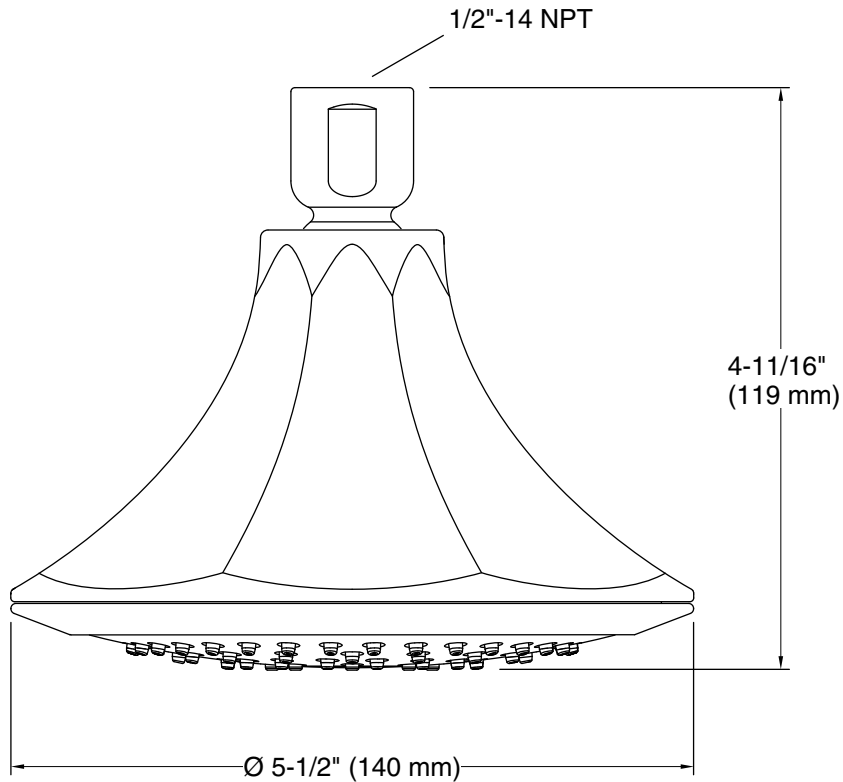

Technology

- Katalyst® air-induction technology infuses water with air, creating bigger drops for a more powerful spray

Installation

- 1/2" -14 NPT connection

Recommended Products/Accessories

K-7397 Shower Arm and Flange

	CP	Polished Chrome
	BN	Vibrant® Brushed Nickel
	BV	Vibrant® Brushed Bronze

Technical Information

All product dimensions are nominal.

Spout:

Shower/Rainhead rated max flow: 2.5 gal/min (9.5 l/min)

Notes

Install this product according to the installation instructions.