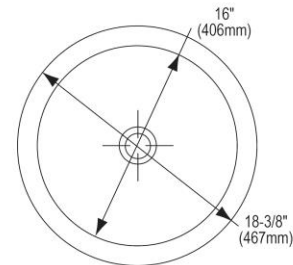

PART: _____ QTY: _____
PROJECT: _____
CONTACT: _____
DATE: _____
NOTES: _____
APPROVAL: _____

In keeping with our policy of continuing product improvement, Elkay reserves the right to change product specifications without notice. Please visit [elkay.com](#) for the most current version of Elkay product specification sheets. This specification describes an Elkay product with design, quality, and functional benefits to the user. When making a comparison of other producers' offerings, be certain these features are not overlooked.