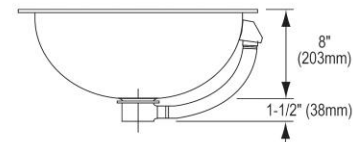

PRODUCT SPECIFICATIONS

Elkay Asana Stainless Steel 18-3/8" x 18-3/8" x 8" Single Bowl Undermount Bathroom Sink with Overflow. Sink is manufactured from 18 gauge 304 Stainless Steel with a Lustrous Satin finish, Center drain placement, and Bottom only pads.

Installation Type:	Undermount
Material:	304 Stainless Steel
Finish:	Lustrous Satin
Gauge:	18
Sound Deadening:	Bottom only pads
Number of Bowls:	1
Sink Dimensions:	18-3/8" x 18-3/8" x 8"
Bowl 1 Dimensions:	16" x 16" x 8"
Drain Size:	1-1/2" (38mm)
Drain Location:	Center
Minimum Cabinet Size:	24"
Mounting Hardware:	Undermount brackets sold separately
Template Included:	Yes
Cutout Template #:	1000001418

- [Clean and Care Manual \(PDF\)](#)
- [Installation Instructions \(PDF\) - 1000005239](#)
- [Installation Instructions \(PDF\) - 74180001_overflow](#)
- [Warranty \(PDF\)](#)

Installation Profile:

Designed to affix to the underside of any solid surface countertop.