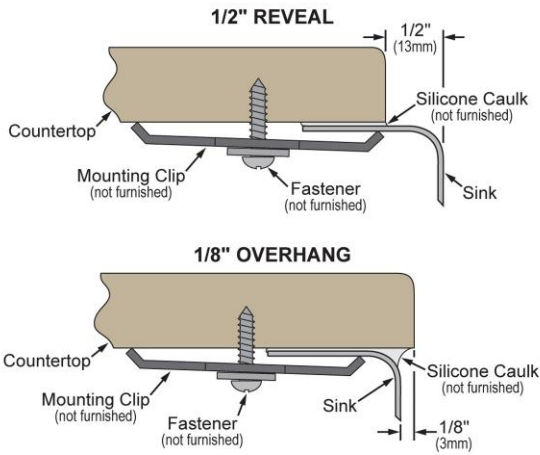

Installation Type:	Undermount
Material:	304 Stainless Steel
Finish:	Lustrous Satin
Gauge:	18
Sound Deadening:	Bottom only pads
Number of Bowls:	1
Sink Dimensions:	18-3/8" x 18-3/8" x 8"
Bowl 1 Dimensions:	16" x 16" x 8"
Drain Size:	1-1/2" (38mm)
Drain Location:	Center
Minimum Cabinet Size:	24"
Mounting Hardware:	Undermount brackets sold separately
Template Included:	Yes
Cutout Template #:	1000001418

- [Clean and Care Manual \(PDF\)](#)
- [Installation Instructions \(PDF\) - 1000005239](#)
- [Installation Instructions \(PDF\) - 74180001_overflow](#)
- [Warranty \(PDF\)](#)

Installation Profile:

Designed to affix to the underside of any solid surface countertop.