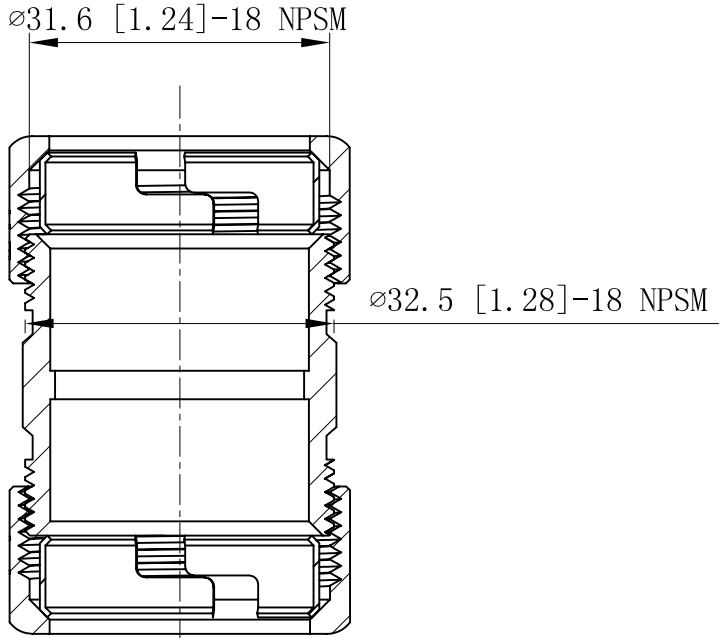

SIDES	BOTTOM
Material:C1018 Seamless steel tube	

CUTAWAY VIEW A-A

DESCRIPTION
TRADE REFERENCE TERMS

STANDARD PACKING
25 PCS

This data sheet is for reference only .GARVIN INDUSTRIES reserves the right to make changes to the design without prior notice.

GARVIN INDUSTRIES		
NO-THREAD CONNECTOR & COUPLINGS		
SIZE A4	DWG NO. RTC75	REV
DATA SHEET		