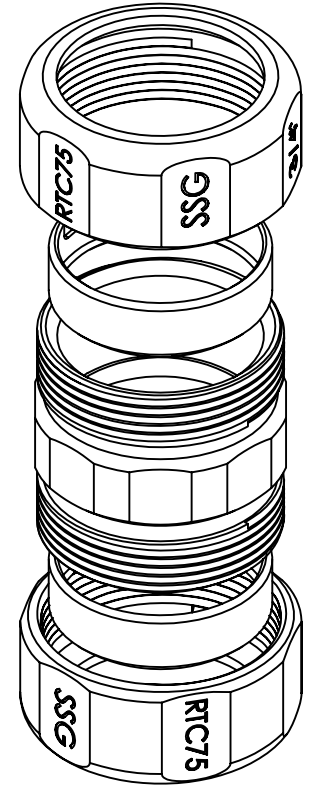

SIDES	BOTTOM
Material:C1018 Seamless steel tube	

CUTAWAY VIEW A-A

DESCRIPTION
TRADE REFERENCE TERMS

STANDARD PACKING
25 PCS

This data sheet is for reference only .GARVIN INDUSTRIES reserves the right to make changes to the design without prior notice.

GARVIN INDUSTRIES		
NO-THREAD CONNECTOR & COUPLINGS		
SIZE A4	DWG NO. RTC75	REV
DATA SHEET		