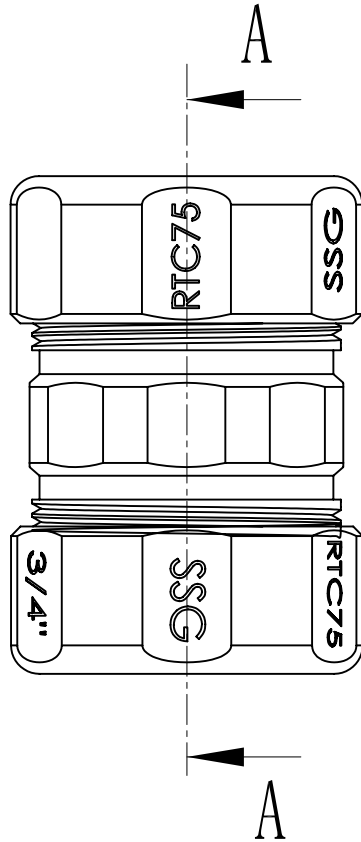

SIDES	BOTTOM
Material:C1018 Seamless steel tube	

CUTAWAY VIEW A-A

DESCRIPTION
TRADE REFERENCE TERMS

STANDARD PACKING
25 PCS

This data sheet is for reference only .GARVIN INDUSTRIES reserves the right to make changes to the design without prior notice.

GARVIN INDUSTRIES		
NO-THREAD CONNECTOR & COUPLINGS		
SIZE A4	DWG NO. RTC75	REV
DATA SHEET		