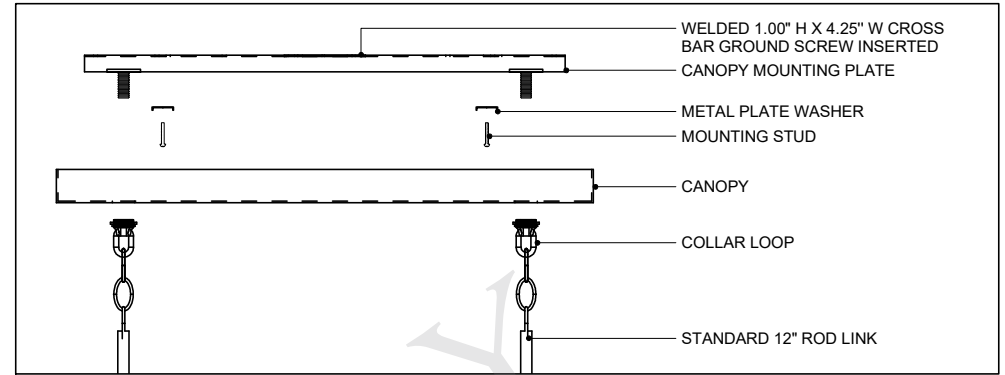

TOP VIEW

FRONT VIEW

SIDE VIEW

9000-0634

ALL WORK © 2019 CURREY & COMPANY