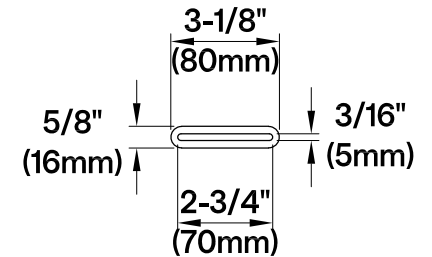

VTRS592928

59" Acrylic Freestanding Tub with Drain

M14 x 118 (2 pcs)

M14 x 98 (3 pcs)

Drain Hole Size

SCALE (3:1)

View B

SCALE (3:1)