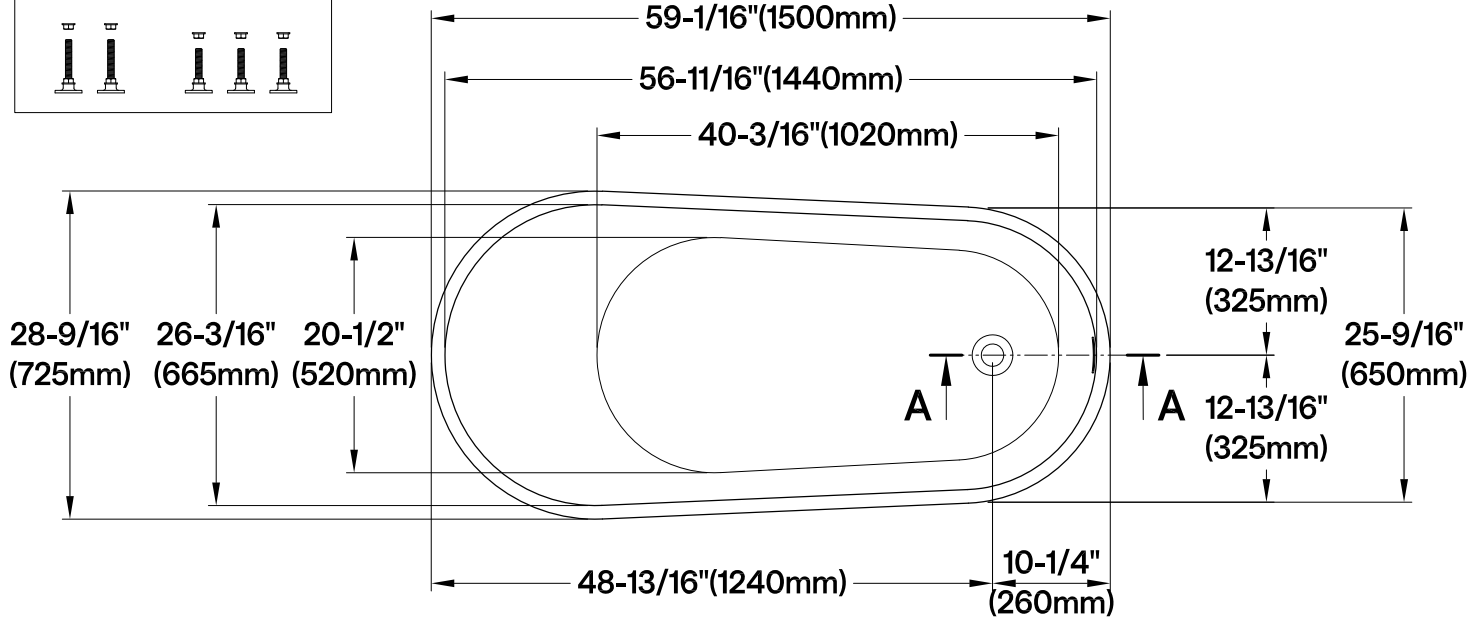

VTRS592928

59" Acrylic Freestanding Tub with Drain

M14 x 118 (2 pcs)

M14 x 98 (3 pcs)

Drain Hole Size

SCALE (3:1)

View B

SCALE (3:1)