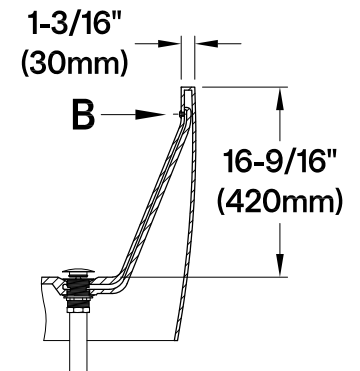

VTRS592928

59" Acrylic Freestanding Tub with Drain

M14 x 118 (2 pcs)

M14 x 98 (3 pcs)

Drain Hole Size

SCALE (3:1)

View B

SCALE (3:1)