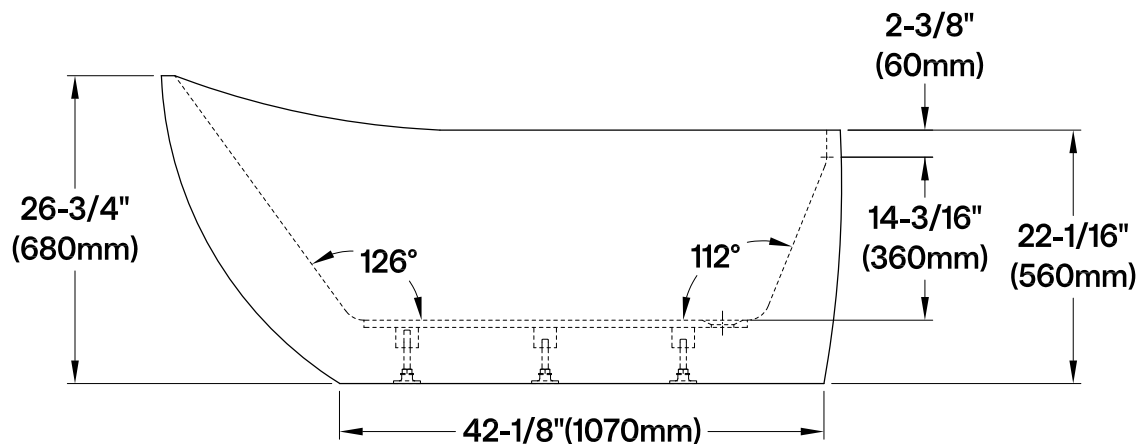

VTRS592928

59" Acrylic Freestanding Tub with Drain

M14 x 118 (2 pcs)

M14 x 98 (3 pcs)

Drain Hole Size

SCALE (3:1)

View B

SCALE (3:1)