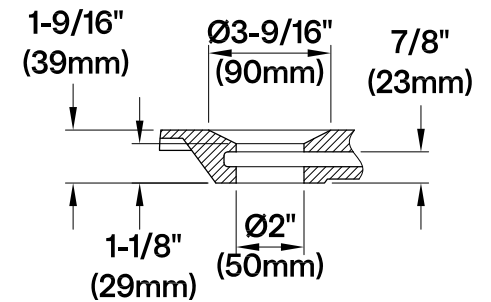

VTRS592928

59" Acrylic Freestanding Tub with Drain

M14 x 118 (2 pcs)

M14 x 98 (3 pcs)

Drain Hole Size

SCALE (3:1)

View B

SCALE (3:1)