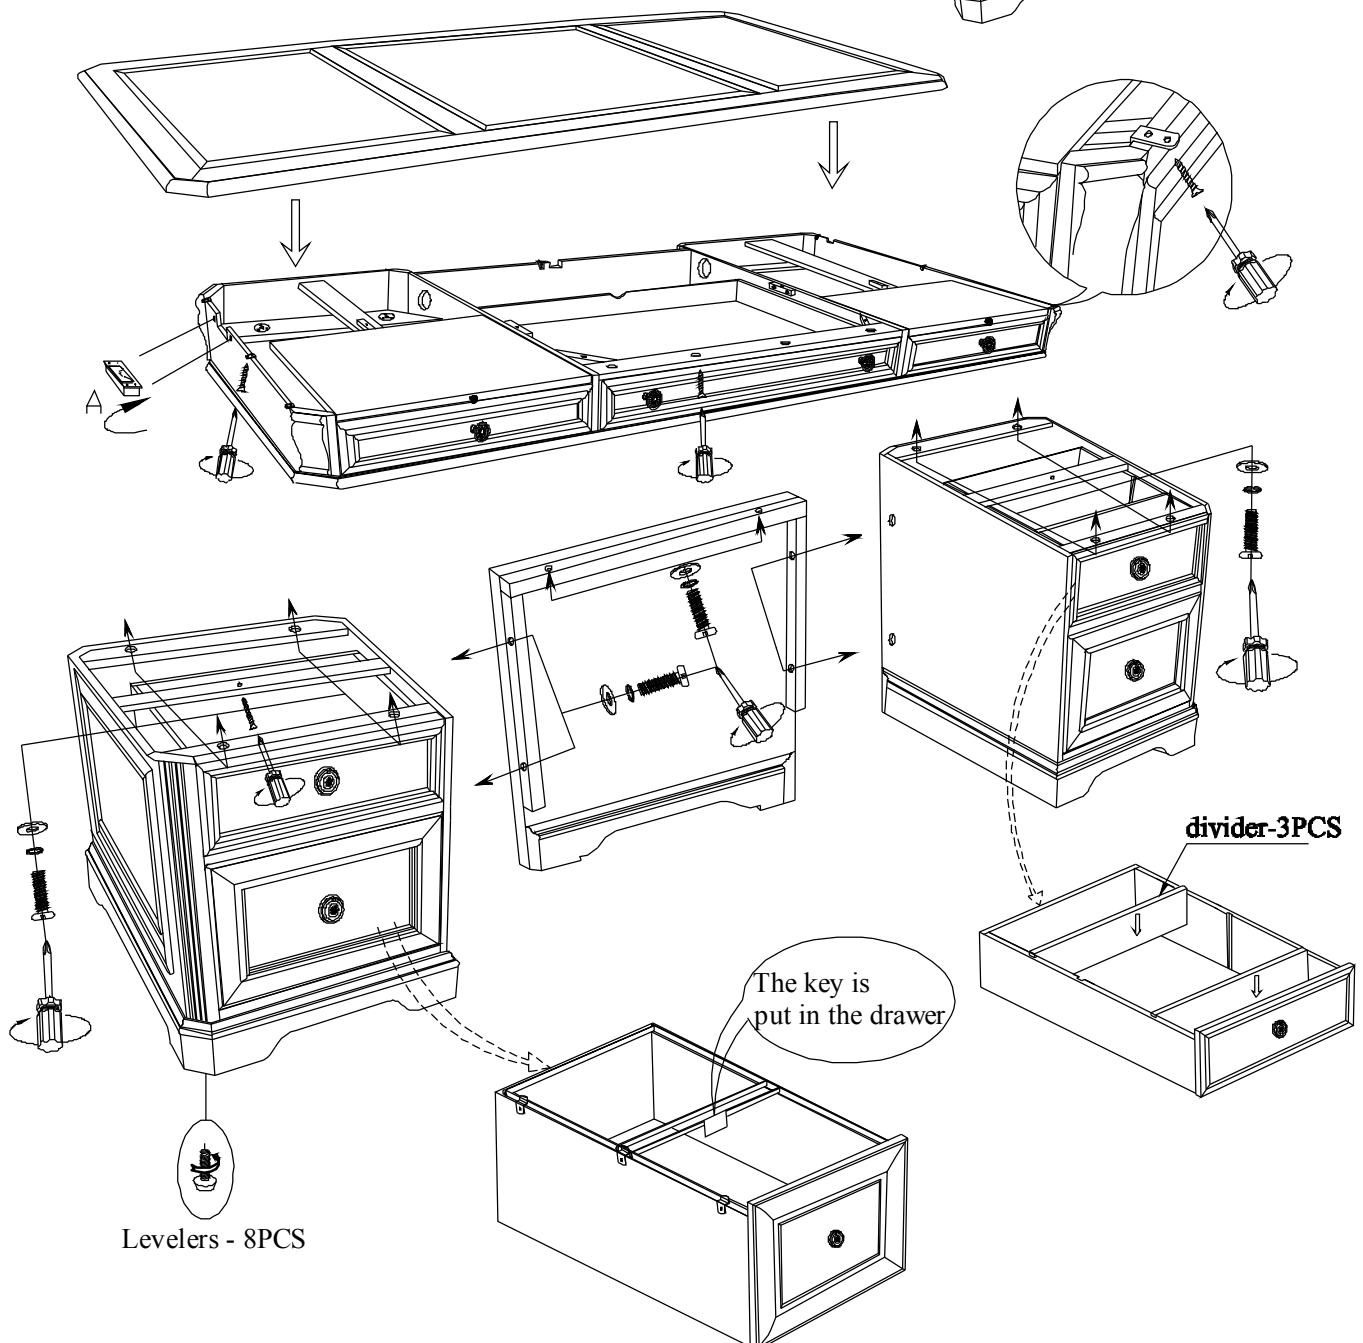

Item: 5981-10563-80 Sutter Executive Desk

Item: 5981-10660-80 Sutter Junior Executive Desk

Thank you for purchasing this quality product. Be sure to unpack carefully looking for small parts which may have come loose during shipment.

Read all instruction and study the drawing carefully before starting the assembly process:

NOTE: extra key located on bottom side of knee hole.

Adjust levelers if needed, to level case on uneven floor