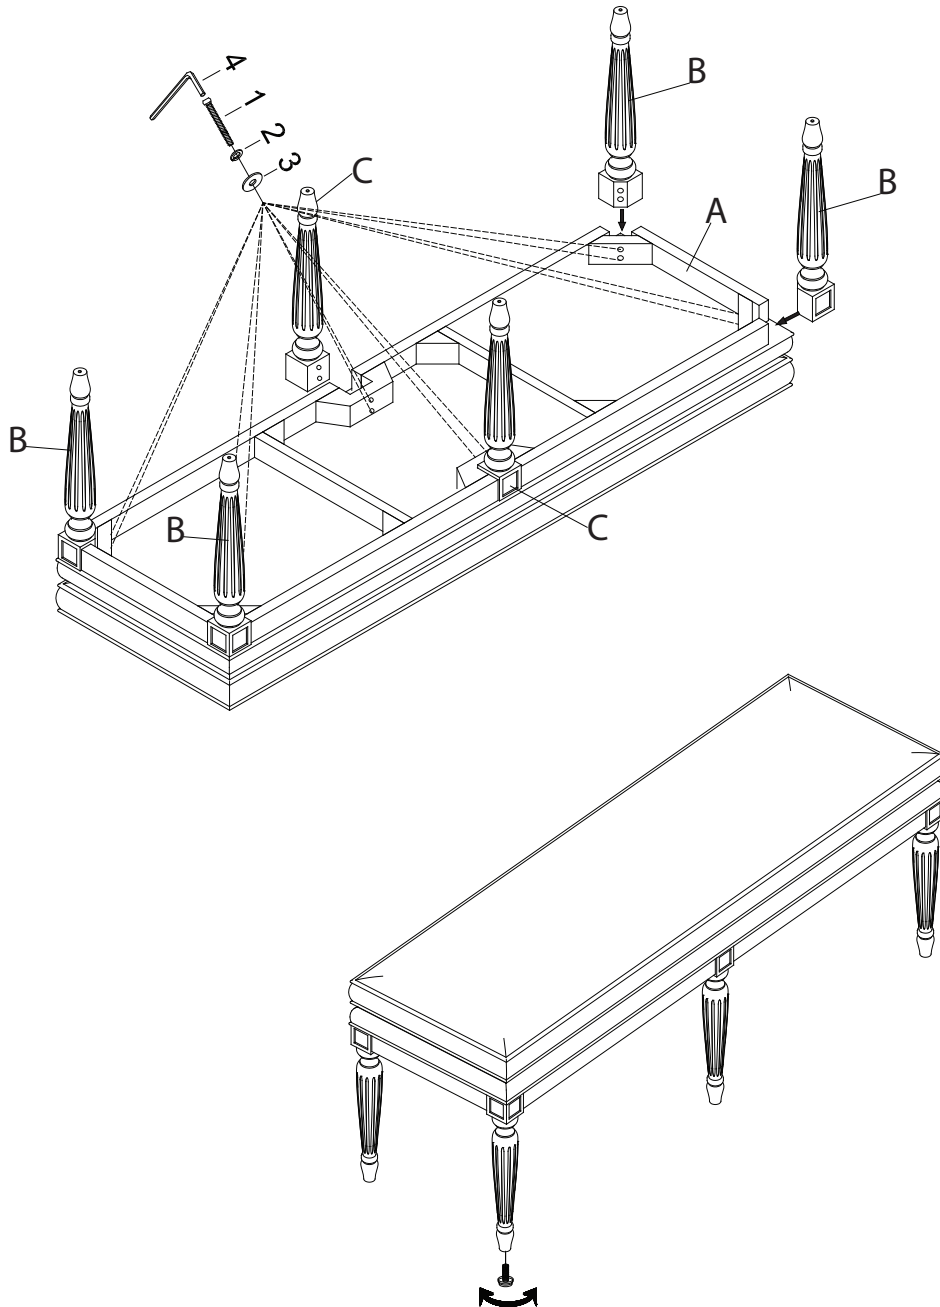

Thank you for purchasing this quality product from A.R.T. Furniture. Be sure to check all packing material for parts which may have come loose inside the carton during shipment. Identify and count all parts and compare with the parts list below.

Note: Some furniture is heavy, it is recommended that two people assembly this item to avoid injury or damage.

No.	Hardware List		Qt.
1		5/16" x 2 1/4" Bolt	12
2		5/16" Lock Washer	12
3		5/16" Flat Washer	12
4		M5 Allen	1

No.	PARTS LIST		Qt.
A		Seat Frame	1
B		Side Legs	4
C		Middle Legs	2