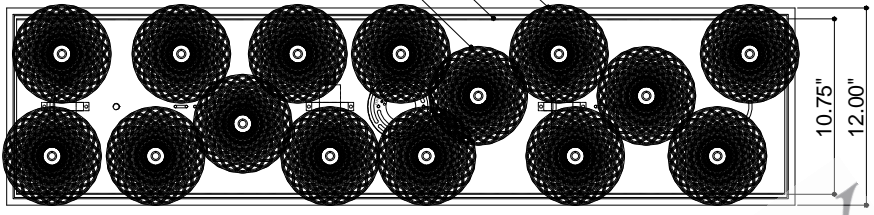

CANOPY DETAIL

- 12"W\*48"L\*2.5"H.CANOPY
- 10.75"W\*46.75"L\*0.75"H.MOUNTING PLATE COVER
- 6.0"DIA\*5.0"H.SHADE

TOP VIEW

FRONT VIEW