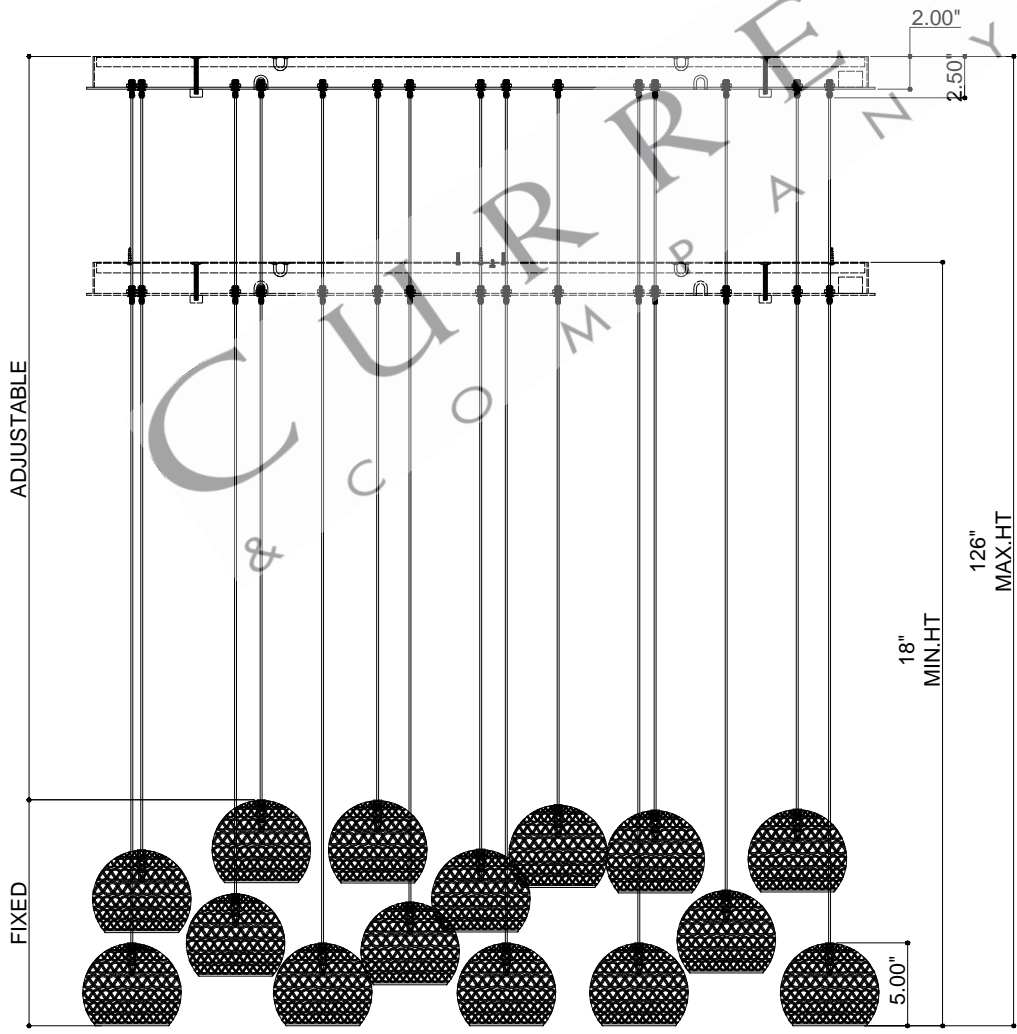

CANOPY DETAIL

- 12"W\*48"L\*2.5"H.CANOPY
- 10.75"W\*46.75"L\*0.75"H.MOUNTING PLATE COVER
- 6.0"DIA\*5.0"H.SHADE

TOP VIEW

FRONT VIEW