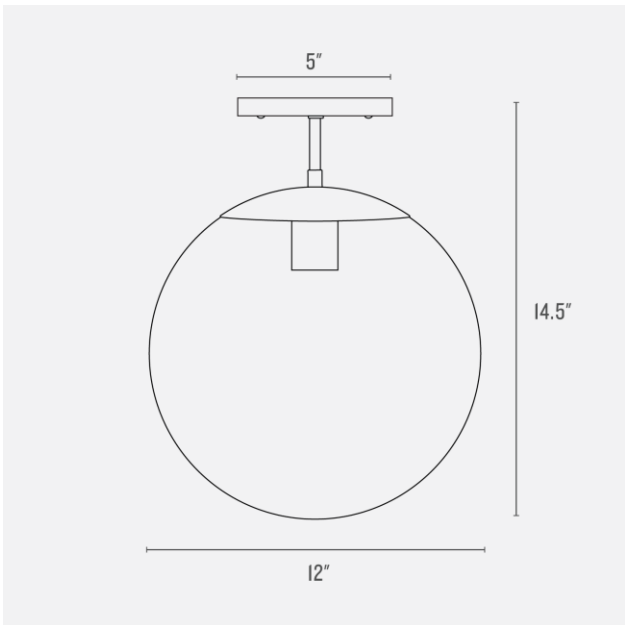

**Voltage:** 120/220V

**Location Rating:** Damp

**Dimensions:**

Overall: 14.5" H x 12" W x 12" D

Canopy: 0.5" H x 5" W

**Materials:** Brass or Steel, Glass

One year guarantee